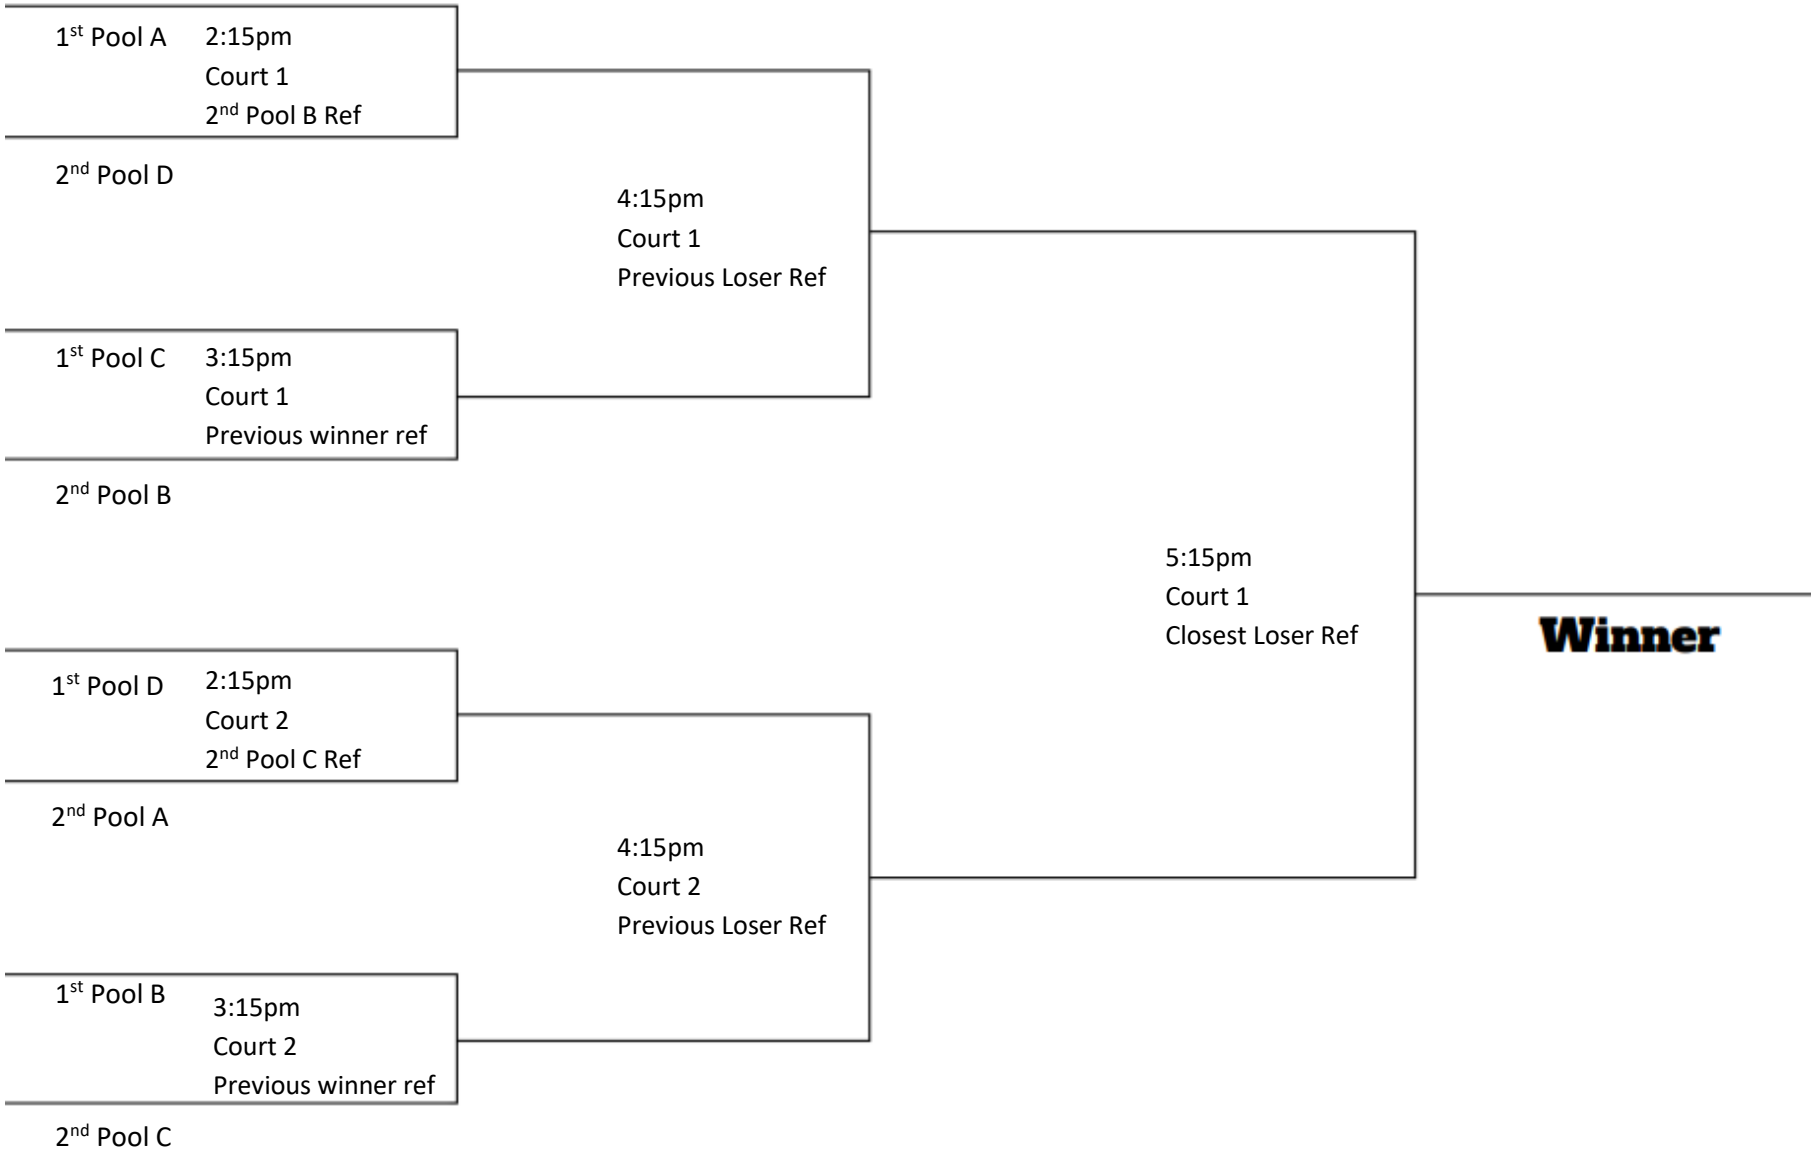

Pool A Court 1	Pool B Court 2	Pool C Court 3	Pool D Court 4
1	Eau Claire A	UWSP A	Oshkosh A	Milwaukee
2	USD	Eau Claire B	Michigan Tech	River Falls A
3	Oshkosh B	River Falls B	UWSP B	NMU
4		Carroll	Green Bay	Winona B

	Court 1		Court 2		Court 3		Court 4	
	Play	Ref	Play	Ref	Play	Ref	Play	Ref
8:00 AM			B1 v B3	B2	C1 v C3	C2	D1 v D3	D2
9:00 AM	A1 v A3	A2	B2 v B4	B1	C2 v C4	C1	D2 v D4	D1
10:00 AM	A2 v A3	A1	B1 v B4	B3	C1 v C4	C3	D1 v D4	D3
11:00 AM	A1 v A2	A3	B2 v B3	B1	C2 v C3	C1	D2 v D3	D1
12:00 PM			B3 v B4	B2	C3 v C4	C2	D3 v D4	D2
1:00 PM			B1 v B2	B4	C1 v C2	C4	D1 v D2	D4

POOL A	EC A	USD	Oshkosh B	PLACE
EC A				
USD				
Oshkosh B				

POOL B	UWSP A	EC B	RF B	Carroll	PLACE
UWSP A					
EC B					
RF B					
Carroll					

POOL C	Oshkosh A	MTU	UWSP G	Green Bay	PLACE
Oshkosh A					
MTU					
UWSP B					
Green Bay					

POOL B	UWM	RF A	NMU	WSU B	PLACE
UWM					
RF A					
NMU					
WSU B					

Gold Bracket