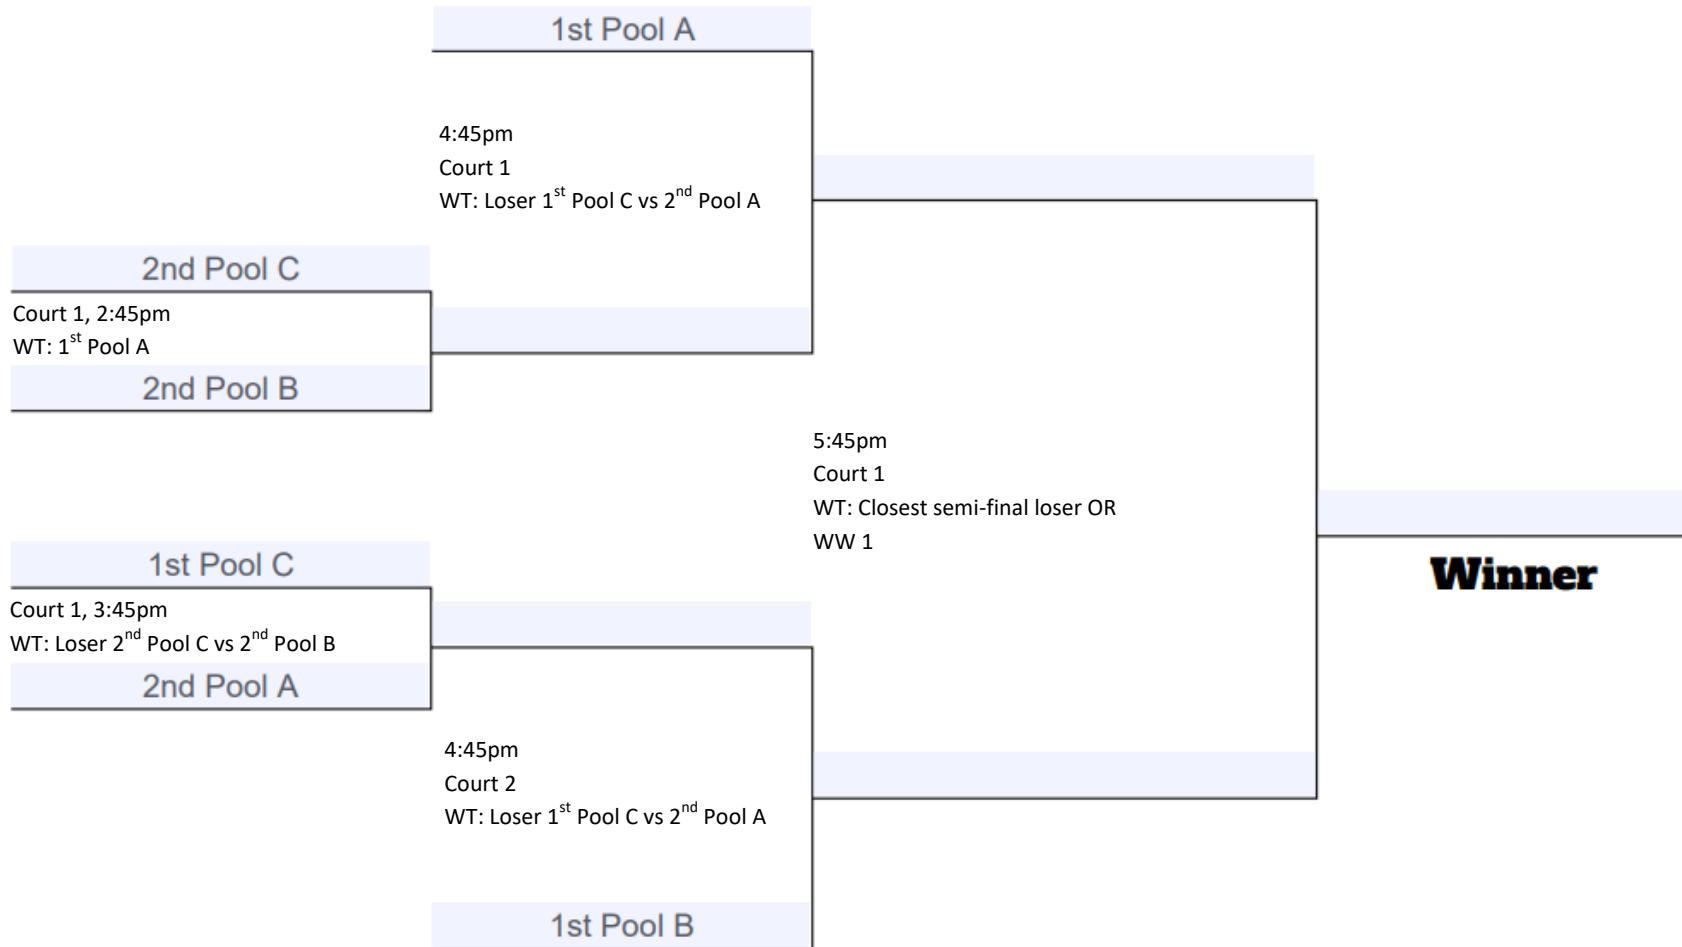

Championship Bracket