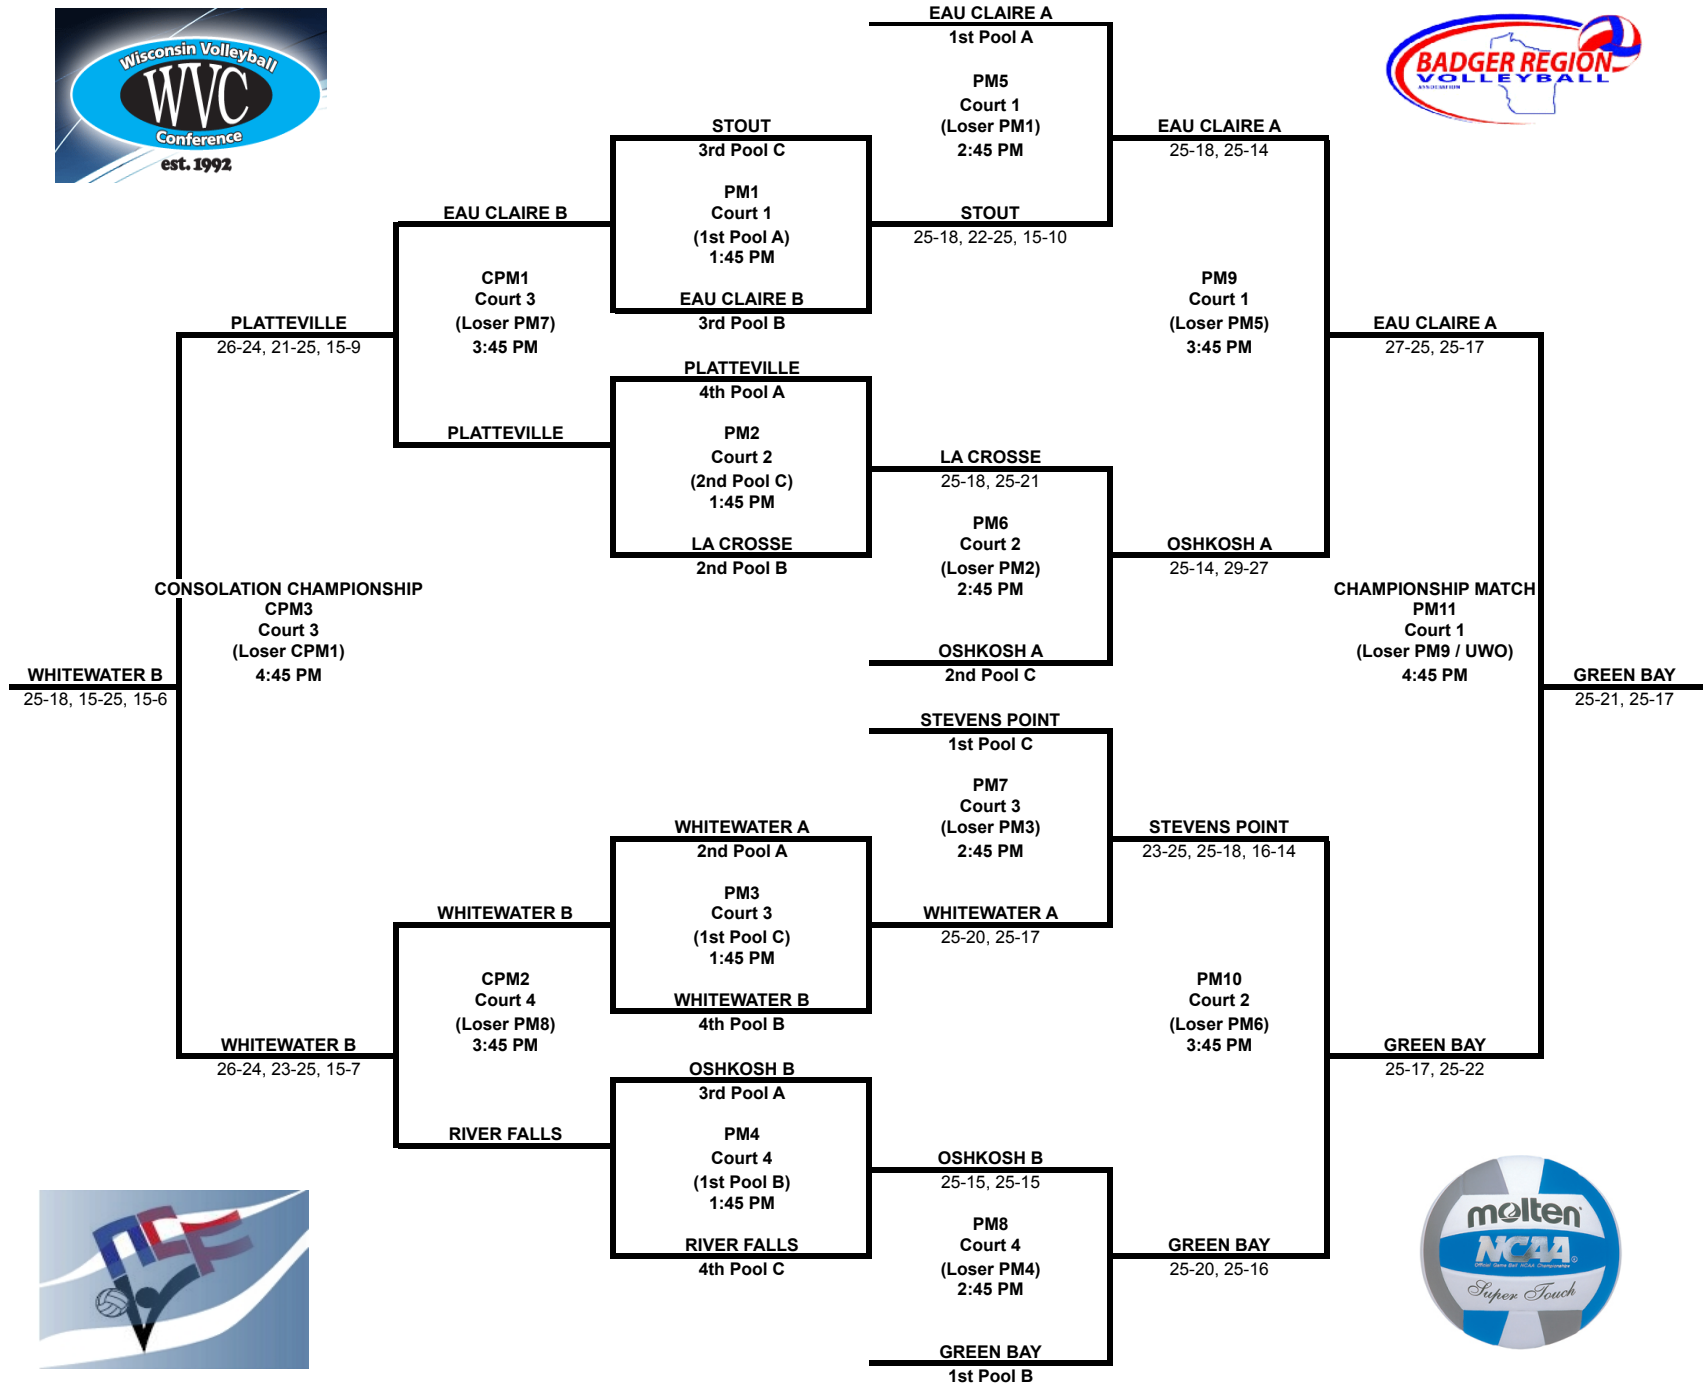

**WISCONSIN VOLLEYBALL CONFERENCE WOMEN'S PLAYDATE #2 PLAYOFFS
SUNDAY, FEBRUARY 26, 2012 UW-OSHKOSH**

2012 WISCONSIN VOLLEYBALL CONFERENCE WOMEN'S PLAYDATE #2 POOL PLAY RESULTS

POOL A	1. EAU CLAIRE	2. WHITEWATER	3. PLATTEVILLE	4. OSHKOSH B		Game Wins	Game Losses	Total Point Differential	PLACE
1. EAU CLAIRE		25-19, 26-24	25-9, 25-18	25-9, 25-16		6	0		1
2. WHITEWATER	19-25, 24-26		25-20, 25-13	25-15, 28-26		4	2		2
3. PLATTEVILLE	9-25, 18-25	20-25, 13-25		20-25, 28-26		1	5		4
4. OSHKOSH B	9-25, 16-25	15-25, 26-28	25-20, 26-28			1	5		3

POOL B	1. LA CROSSE	2. GREEN BAY	3. EAU CLAIRE B	4. WHITEWATER B		Game Wins	Game Losses	Total Point Differential	PLACE
1. LA CROSSE		24-26, 22-25	25-15, 25-21	25-10, 25-16		4	2		2
2. GREEN BAY	26-24, 25-22		25-18, 25-12	25-14, 25-9		6	0		1
3. EAU CLAIRE B	15-25, 21-25	18-25, 12-25		18-25, 25-23		1	5		3
4. WHITEWATER B	10-25, 16-25	14-25, 9-25	25-18, 23-25			1	5		4

POOL C	1. OSHKOSH	2. STEVENS POINT	3. RIVER FALLS	4. STOUT		Game Wins	Game Losses	Total Point Differential	PLACE
1. OSHKOSH		18-25, 25-20	25-16, 25-12	25-23, 25-9		5	1		2
2. STEVENS POINT	25-18, 20-25		25-8, 25-14	25-19, 25-13		5	1		1
3. RIVER FALLS	16-25, 12-25	8-25, 14-25		12-25, 14-25		0	6		4
4. STOUT	23-25, 9-25	19-25, 13-25	25-12, 25-14			2	4		3