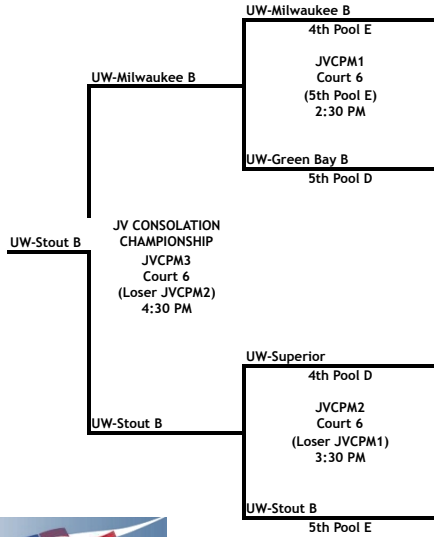

# WVC WOMEN'S PLAYDATE #1 JUNIOR VARSITY PLAYOFFS

## CONSOLATION DIVISION

## CHAMPIONSHIP DIVISION