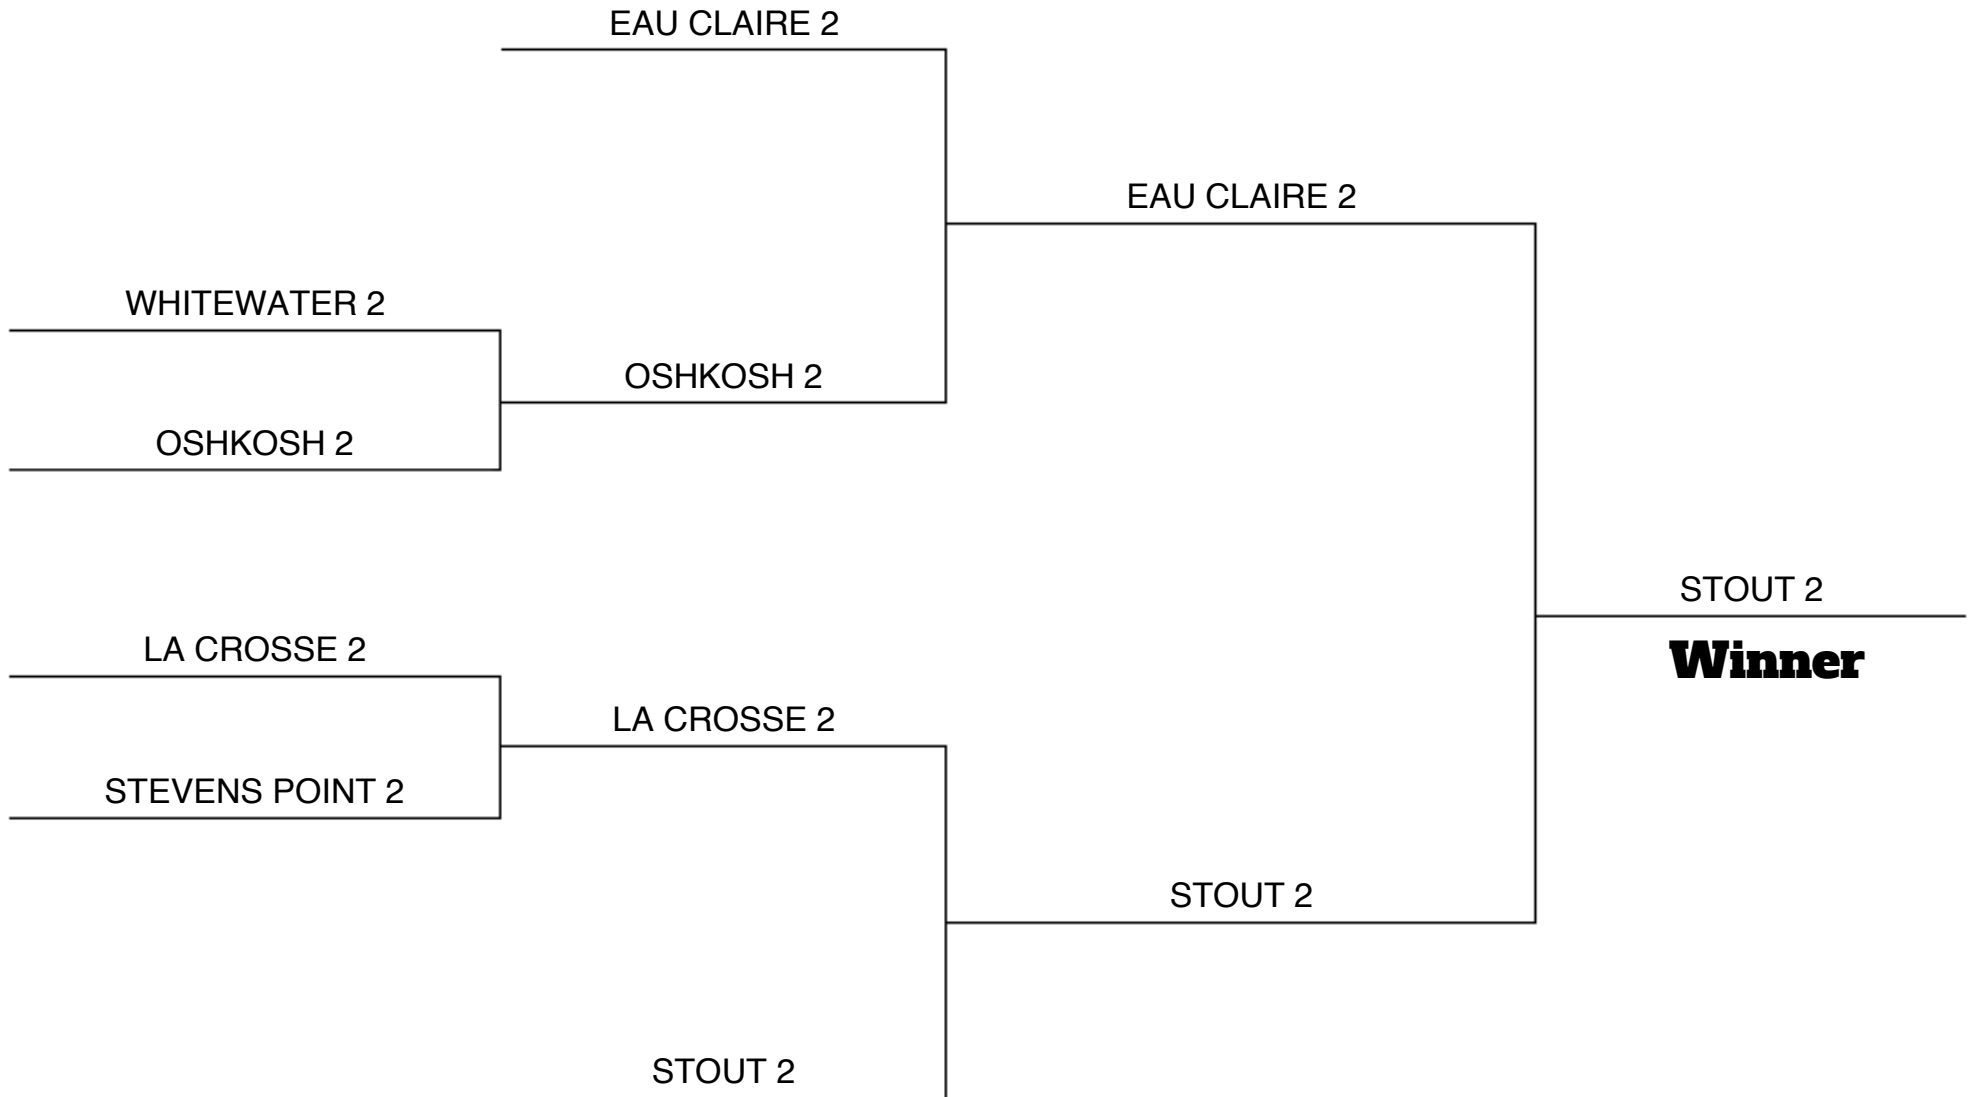

D2 CHAMPIONSHIP