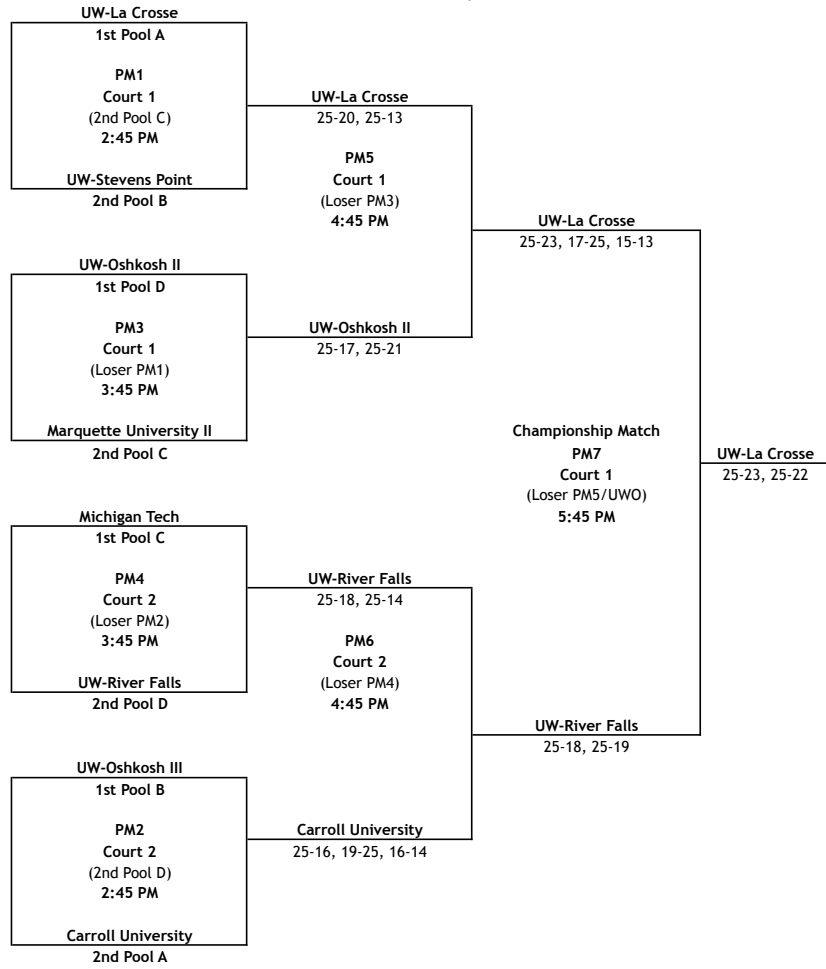

# WVC MEN'S QUALIFIER TOURNAMENT CHAMPIONSHIP PLAYOFFS

Kolf Volleyball Arena

# WVC MEN'S QUALIFIER TOURNAMENT CONSOLATION PLAYOFFS

Albee Hall