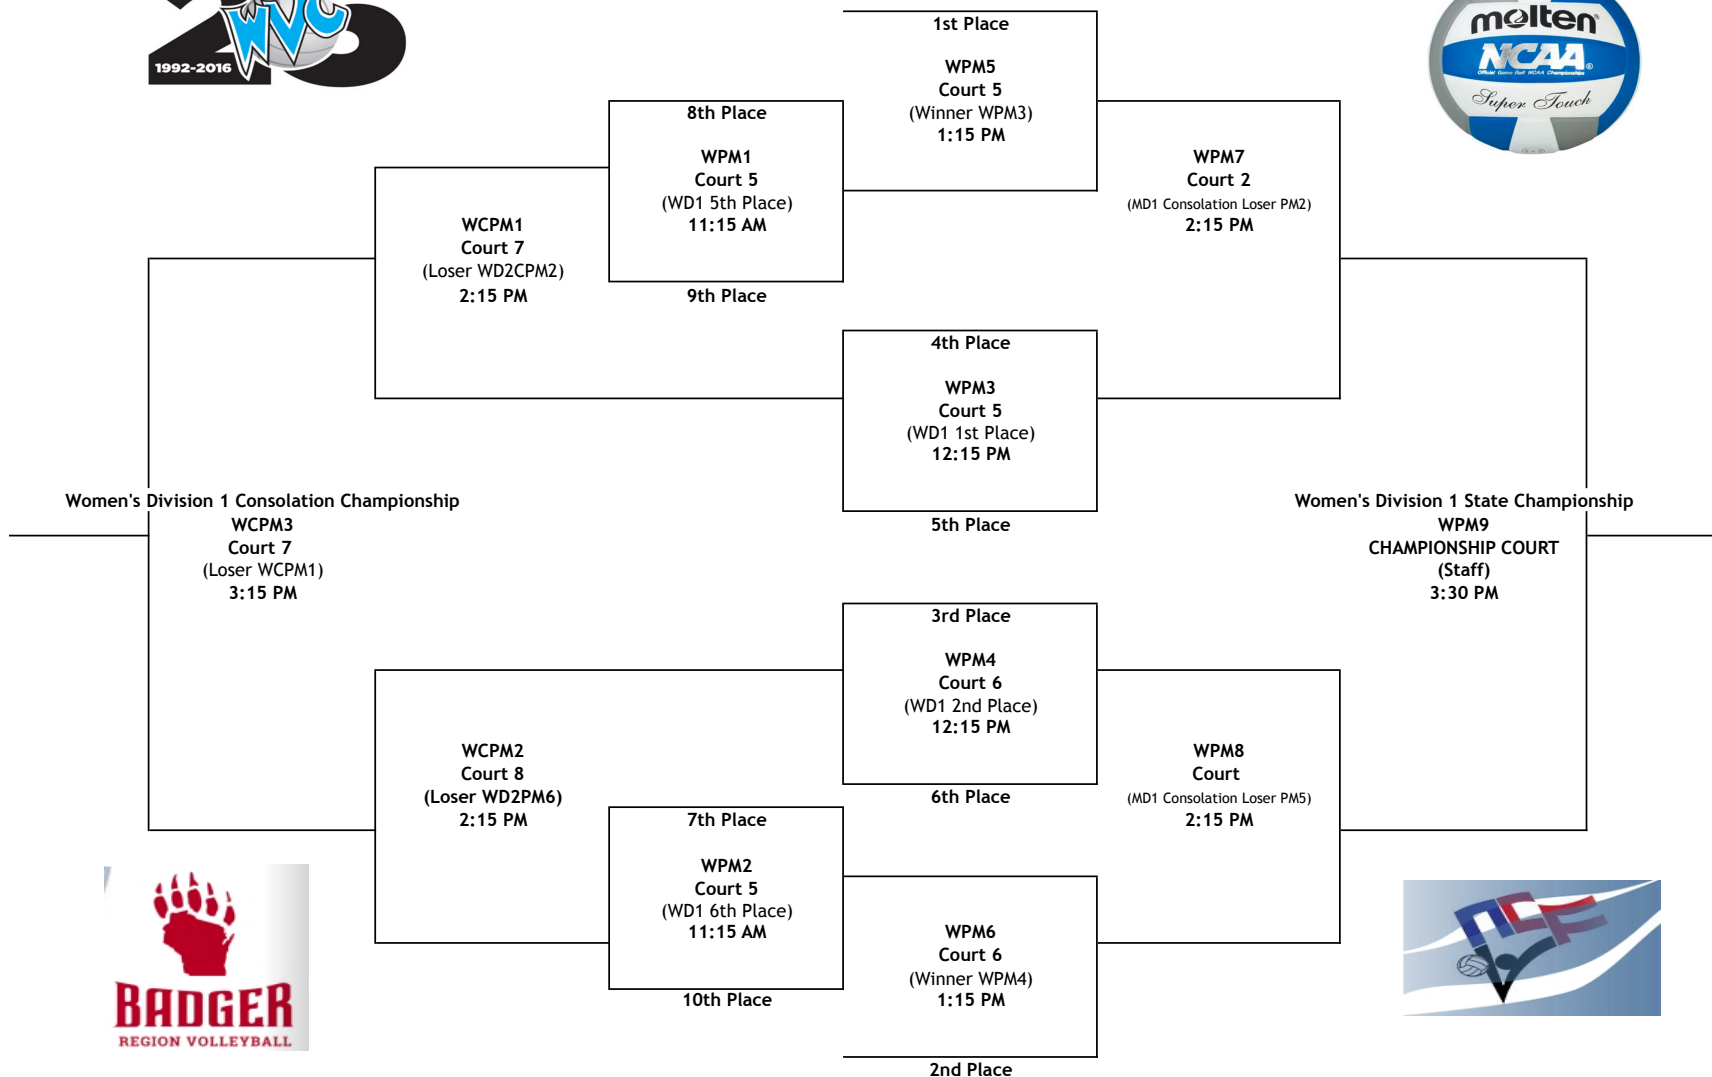

WISCONSIN VOLLEYBALL CONFERENCE STATE CHAMPIONSHIPS 2016

WOMEN'S DIVISION 1 PLAYOFF SCHEDULE