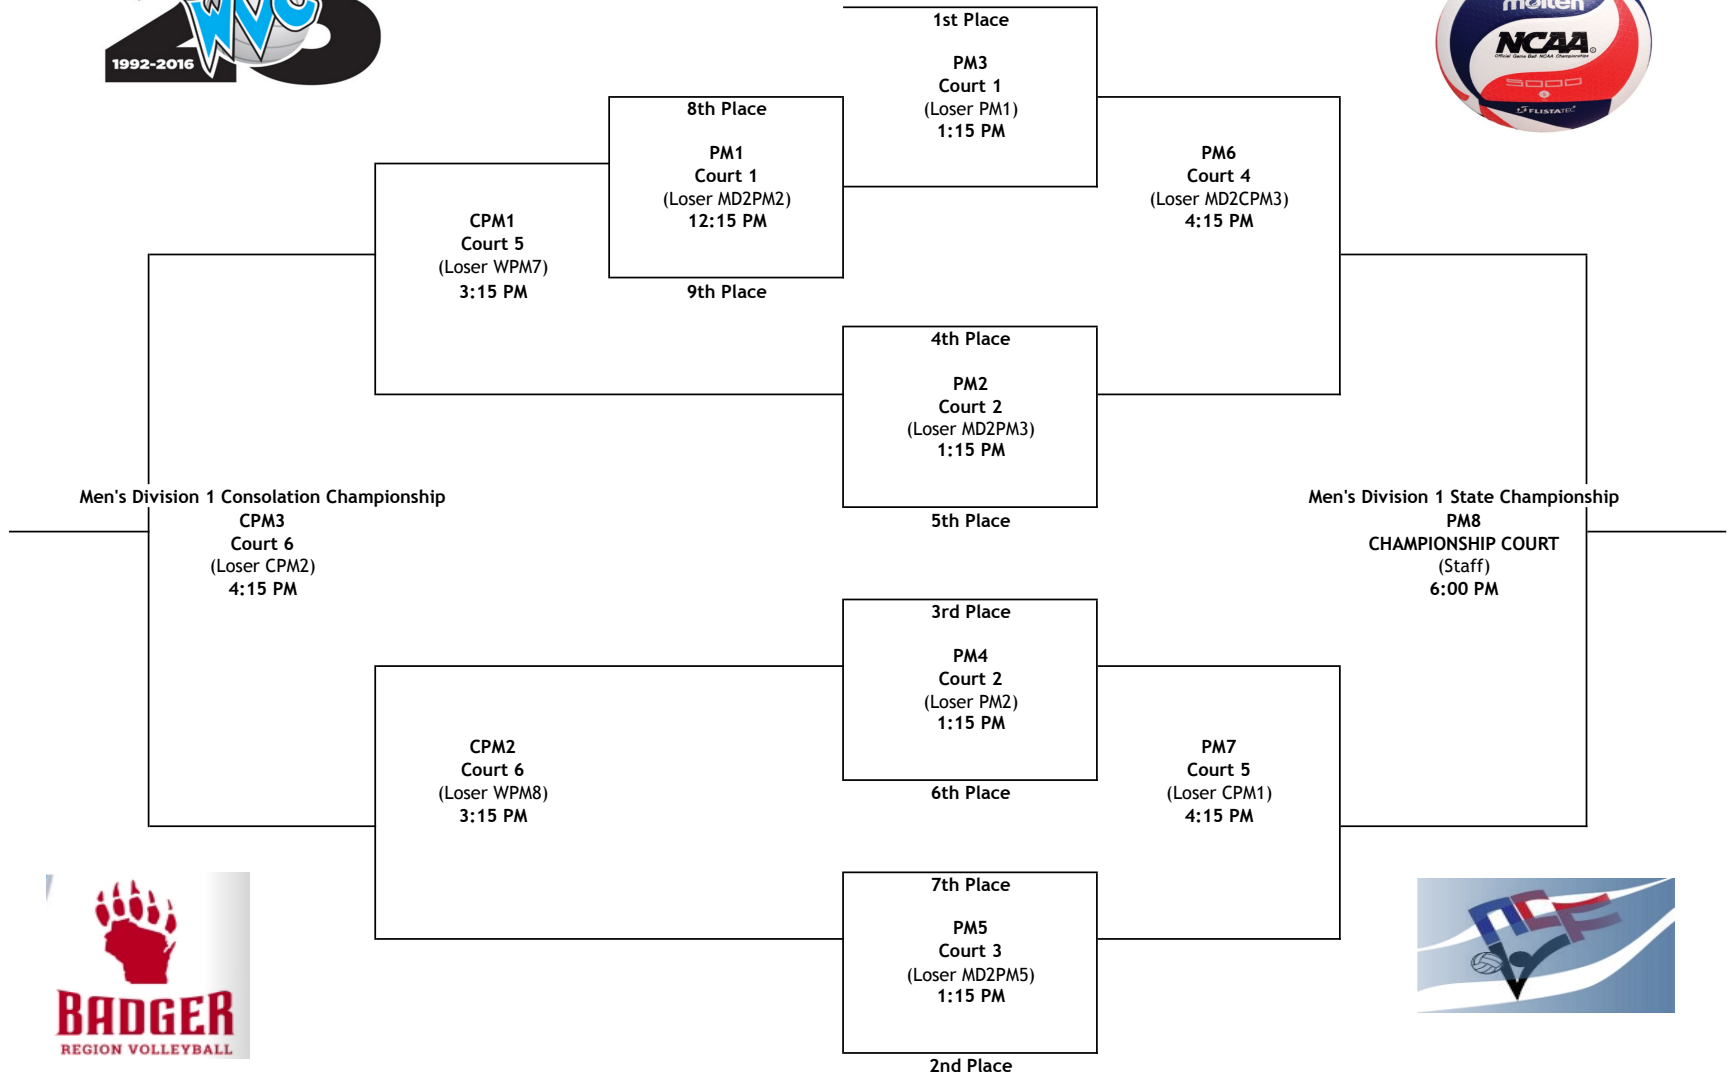

**WISCONSIN VOLLEYBALL CONFERENCE STATE CHAMPIONSHIPS 2016
MEN'S DIVISION 1 PLAYOFF SCHEDULE**