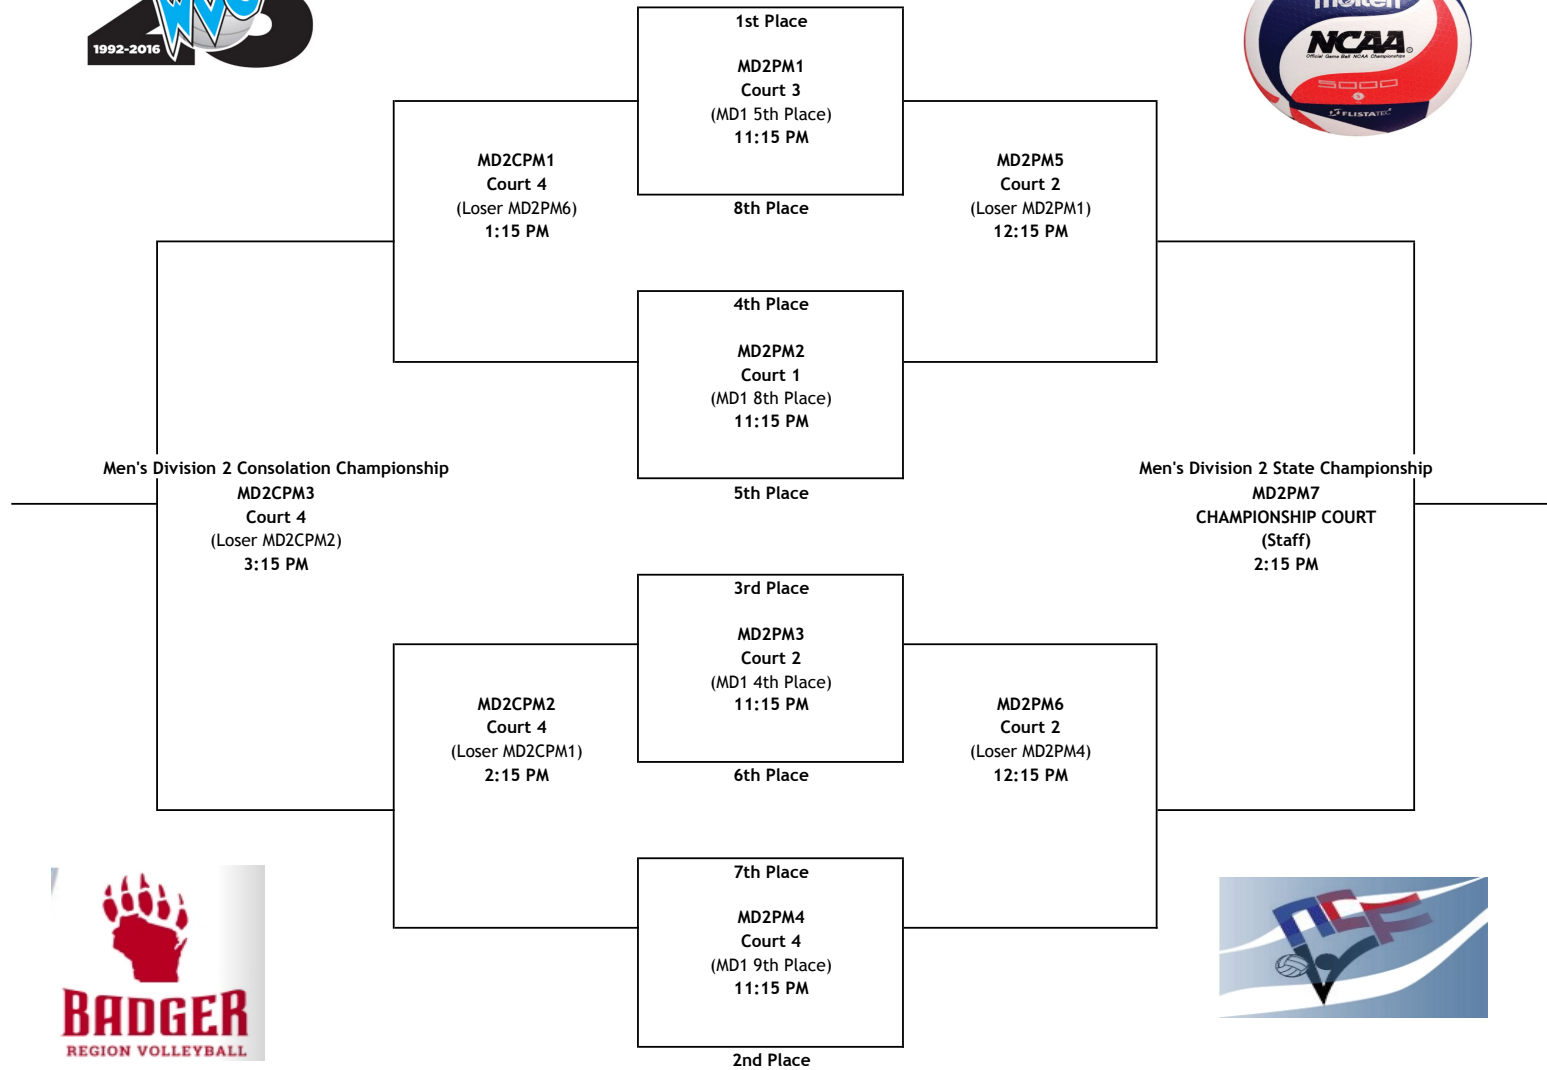

WISCONSIN VOLLEYBALL CONFERENCE STATE CHAMPIONSHIPS 2016

MEN'S DIVISION 2 PLAYOFF SCHEDULE