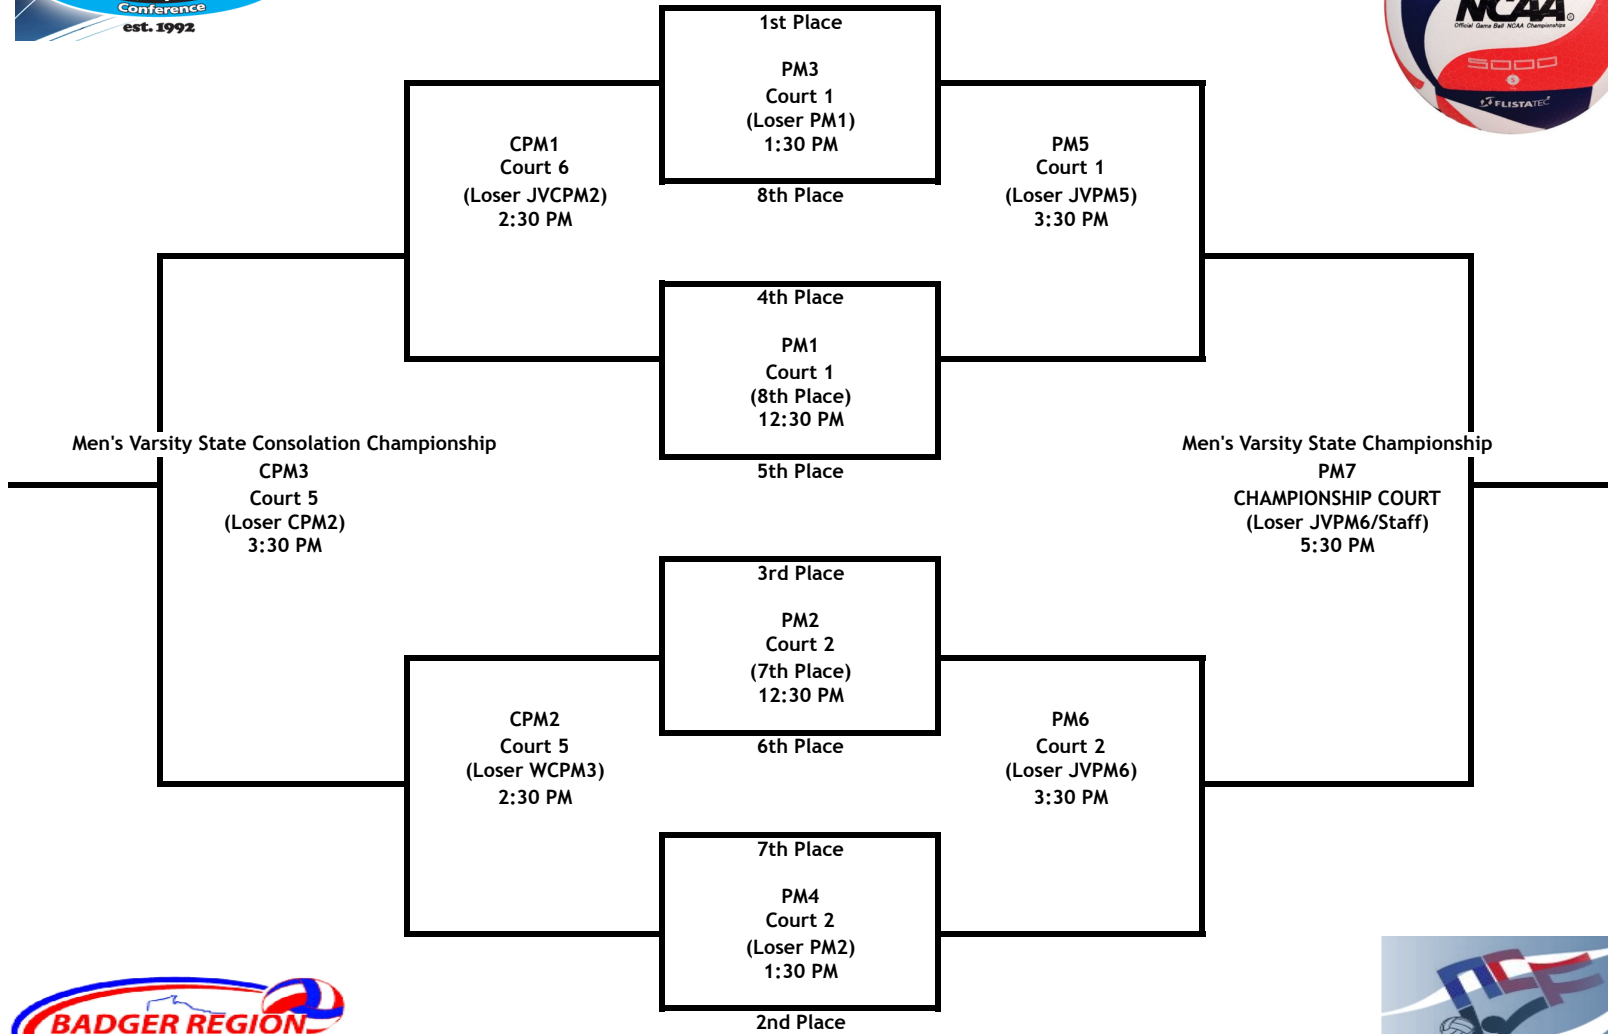

WISCONSIN VOLLEYBALL CONFERENCE STATE CHAMPIONSHIPS 2015

MEN'S VARSITY PLAYOFF SCHEDULE