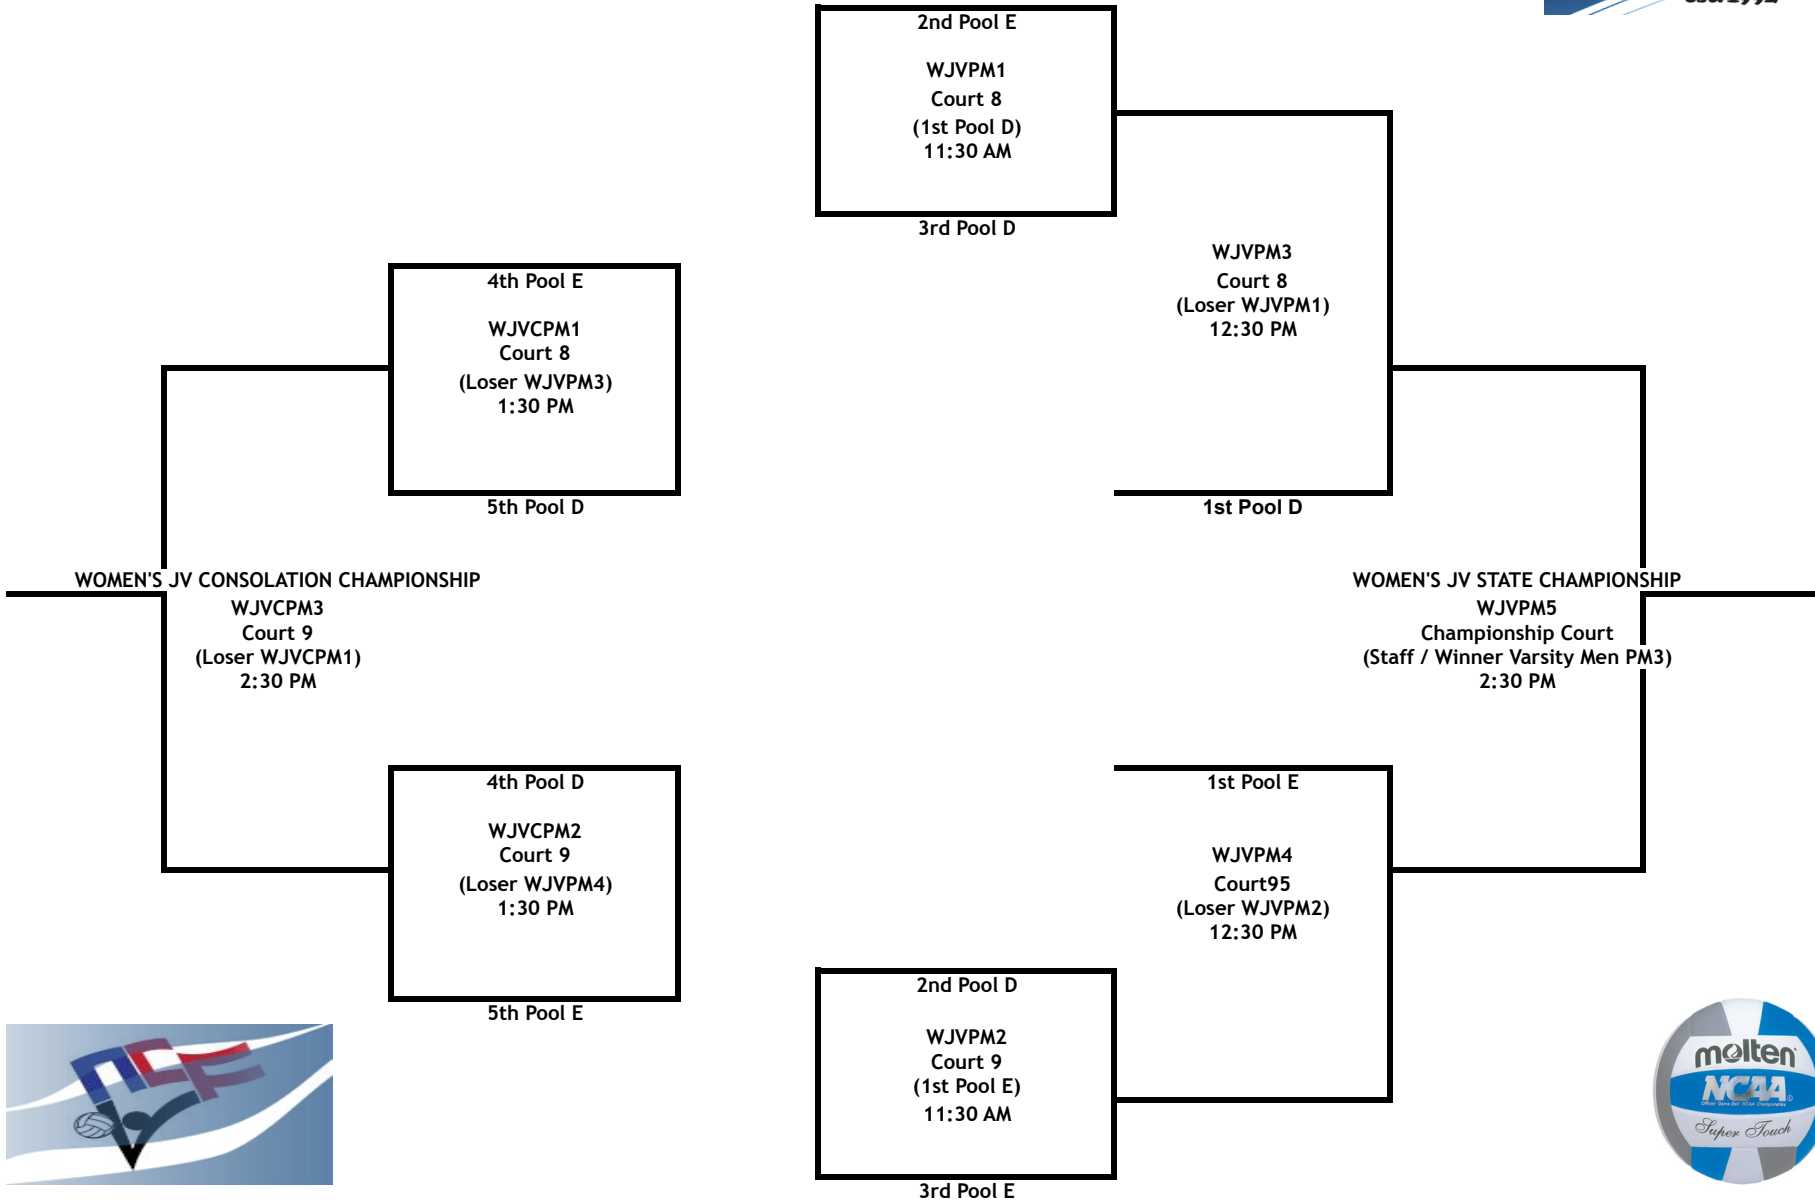

WISCONSIN VOLLEYBALL CONFERENCE STATE CHAMPIONSHIPS 2015

JV WOMEN'S PLAYOFF SCHEDULE

CONSOLATION DIVISION

CHAMPIONSHIP DIVISION