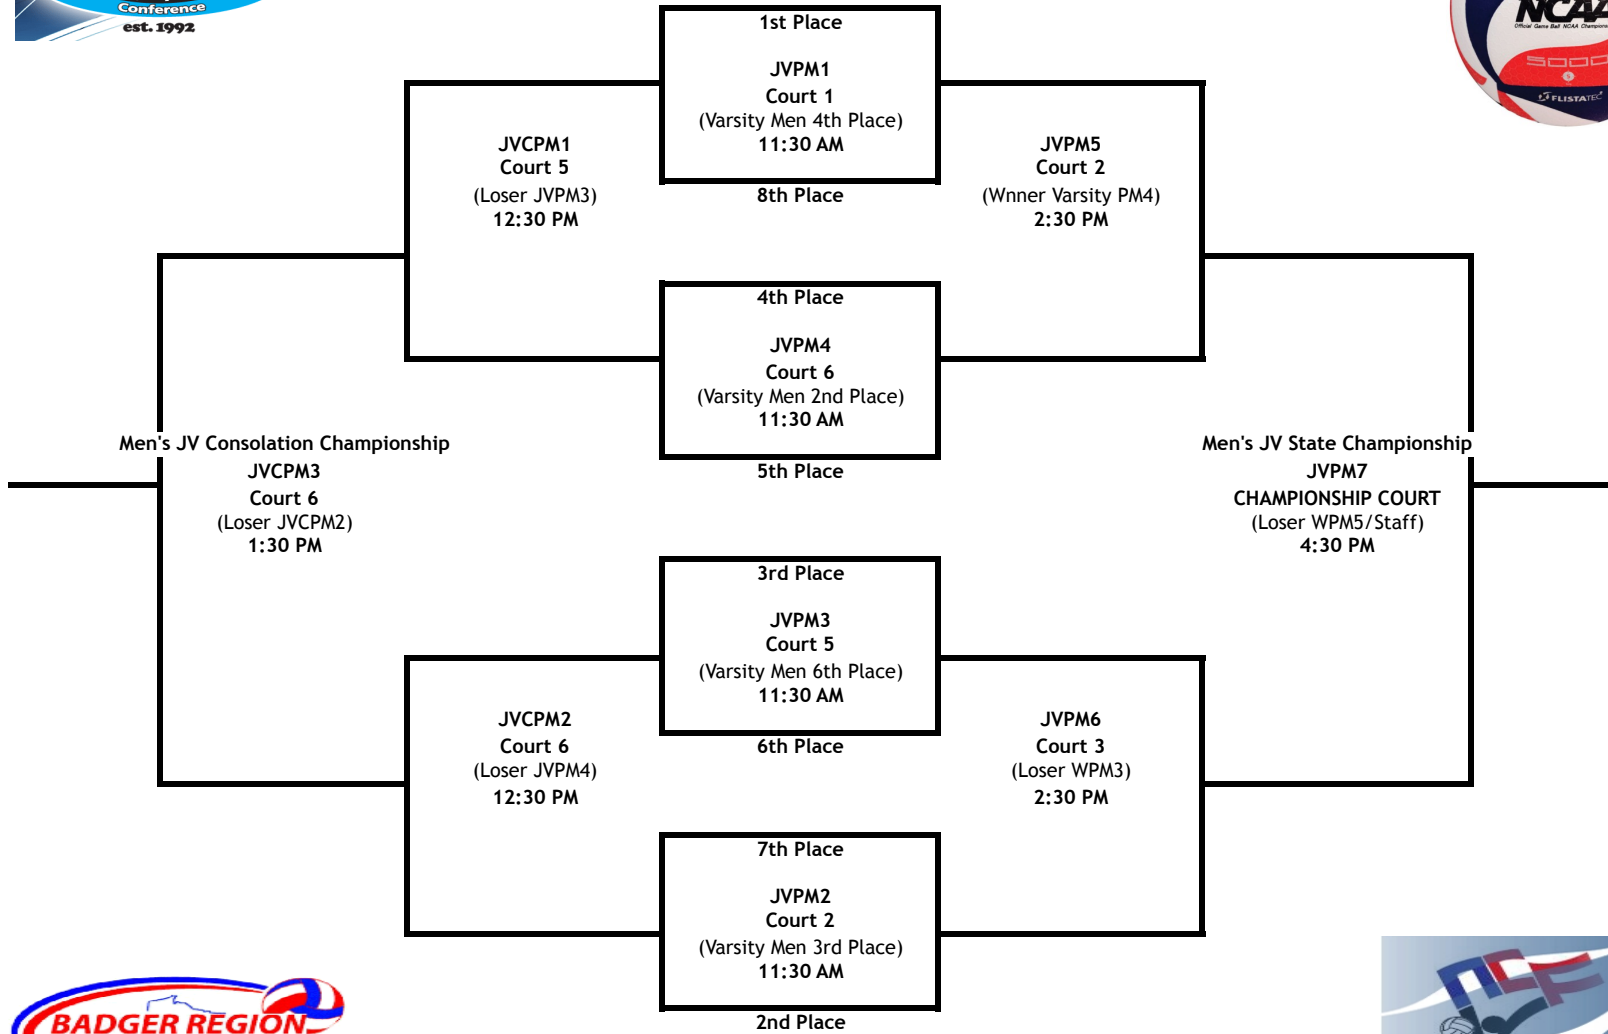

WISCONSIN VOLLEYBALL CONFERENCE STATE CHAMPIONSHIPS 2015

JV MEN'S PLAYOFFS