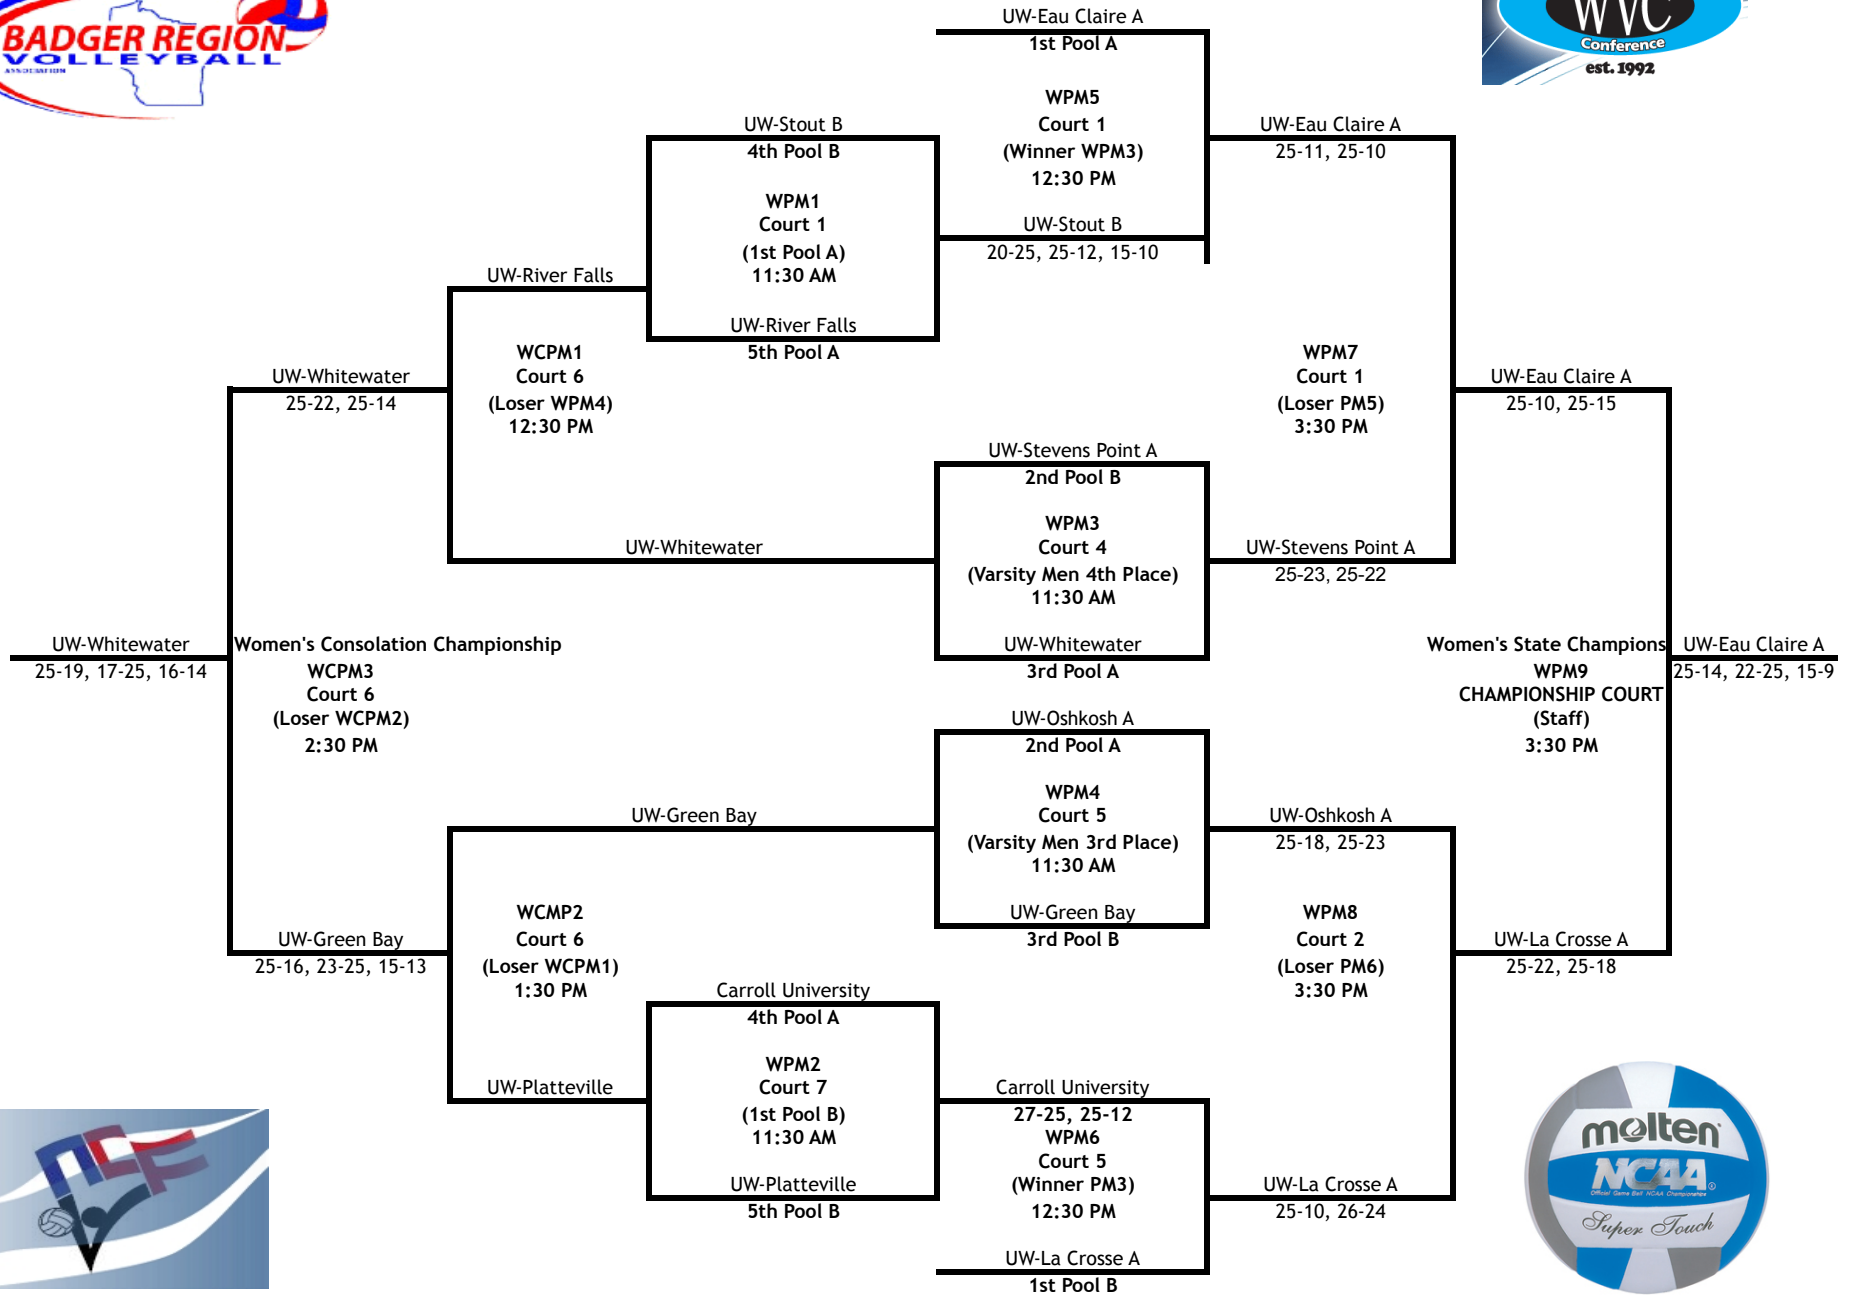

WISCONSIN VOLLEYBALL CONFERENCE STATE CHAMPIONSHIPS 2014

JV WOMEN'S PLAYOFF SCHEDULE

2014 WVC STATE CHAMPIONSHIPS SCHEDULE - FRIDAY, MARCH 28

	COURT 1	COURT 2	COURT 3	COURT 4	COURT 5	COURT 6	COURT 7	COURT 8	COURT 9
5:00 PM Teams Teams (Crew) R1	MEN'S POOL MATCH Oshkosh* Platteville (Marquette) 25-22, 25-17	MEN'S POOL MATCH Stevens Point* Whitewater (Eau Claire) 25-18, 23-25, 16-14	MEN'S POOL MATCH Stout* Wheaton (La Crosse) 25-20, 25-19	WOMENS POOL A Whitewater* River Falls (Eau Claire) 25-18, 25-22	WOMENS POOL B Stevens Point A* Platteville (La Crosse A) 25-20, 25-13	JV MEN'S POOL A & B Oshkosh 2* Concordia (Milwaukee 2) 25-15, 25-14	JV MEN'S POOL A & B Whitewater 2* Northland (Marquette 2) 25-20, 21-25, 15-9	WOMENS JV POOL Oshkosh B* Milwaukee B (La Crosse B) 15-25, 25-20, 15-9	WOMENS JV POOL Eau Claire B* Stout A (Stevens Point B) 25-19, 25-18
6:00 PM Teams Teams (Crew) R1	MEN'S POOL MATCH La Crosse* Marquette (Oshkosh) 24-26, 25-20, 15-10	MEN'S POOL MATCH Eau Claire Wheaton* (Whitewater) 16-25, 25-23, 15-11		WOMENS POOL A Carroll Eau Claire A* (River Falls) 25-14, 25-14	WOMENS POOL B Stout B La Crosse A* (Platteville) 25-10, 25-14	JV MEN'S POOL A & B Milwaukee 2 Oshkosh 3* (Concordia) 25-11, 25-9	JV MEN'S POOL A & B Whitewater 2 Marquette 2* (Northland) 25-20, 25-20	WOMENS JV POOL Milwaukee B La Crosse B* (Oshkosh B) 12-25, 25-23, 15-13	WOMENS JV POOL Stout A Stevens Point B* (Eau Claire B) 25-19, 14-25, 15-12
7:00 PM Teams Teams (Crew) R1	MEN'S POOL MATCH Oshkosh* Stout (Marquette) 25-16, 25-22	MEN'S POOL MATCH Platteville Whitewater* (Wheaton) 25-18, 21-25, 15-12		WOMENS POOL A Oshkosh A* River Falls (Carroll) 27-25, 25-16	WOMENS POOL B Green Bay* Platteville (Stout B) 26-24, 25-14	JV MEN'S POOL A & B Oshkosh 2* Northland (Oshkosh 3) 25-14, 25-11	JV MEN'S POOL A & B Milwaukee 2* Concordia (Whitewater 2) 25-18, 27-25	WOMENS JV POOL Eau Claire B La Crosse B* (Milwaukee B) 25-23, 25-22	WOMENS JV POOL Stevens Point B* Oshkosh B (Stout A) 26-24, 25-19
7:30 PM	2014 Awards Ceremony								
8:00 PM Teams Teams (Crew) R1	MEN'S POOL MATCH Marquette* Stevens Point (Stout) 25-19, 25-17	MEN'S POOL MATCH La Crosse* Whitewater (Eau Claire) 25-18, 25-12		WOMENS POOL A Whitewater* Carroll (Oshkosh A) 25-22, 25-22	WOMENS POOL B Stevens Point A* Stout B (Green Bay) 25-13, 25-11	JV MEN'S POOL A & B Whitewater 2 Oshkosh 3* (Oshkosh 2) 20-25, 25-15, 15-13	JV MEN'S POOL A & B Milwaukee 2 Marquette 2* (Concordia) 25-18, 25-21	WOMENS JV POOL Eau Claire B Milwaukee B* (Stevens Point B) 20-25, 25-22, 15-12	WOMENS JV POOL Oshkosh B Stout A* (La Crosse B) 25-22, 25-16
9:00 PM Teams Teams (Crew) R1	MEN'S POOL MATCH Eau Claire Oshkosh* (Stevens Point) 25-18, 25-21	MEN'S POOL MATCH Platteville Wheaton* (Whitewater) 16-25, 25-19, 16-14		WOMENS POOL A Carroll* River Falls (Whitewater) 25-18, 25-21	WOMENS POOL B Stout B Platteville* (Stevens Point A) 21-25, 27-25, 15-12	WOMENS POOL A Eau Claire A Oshkosh A* (Whitewater 2 Mens JV) 25-12, 24-26, 15-11	WOMENS POOL B La Crosse A* Green Bay (Milwaukee 2 Mens JV) 25-22, 25-22	WOMENS JV POOL Stevens Point B* Milwaukee B (Oshkosh B) 25-23, 25-11	WOMENS JV POOL Stout A La Crosse B* (Eau Claire B) 26-24, 17-25, 15-9
10:00 PM Teams Teams (Crew) R1	MEN'S POOL MATCH Stout* Whitewater (Oshkosh) 25-18, 25-17	MEN'S POOL MATCH Eau Claire* Marquette (Platteville) 25-23, 18-25, 15-12	MEN'S POOL MATCH Wheaton* Stevens Point (River Falls Women) 25-18, 30-28						