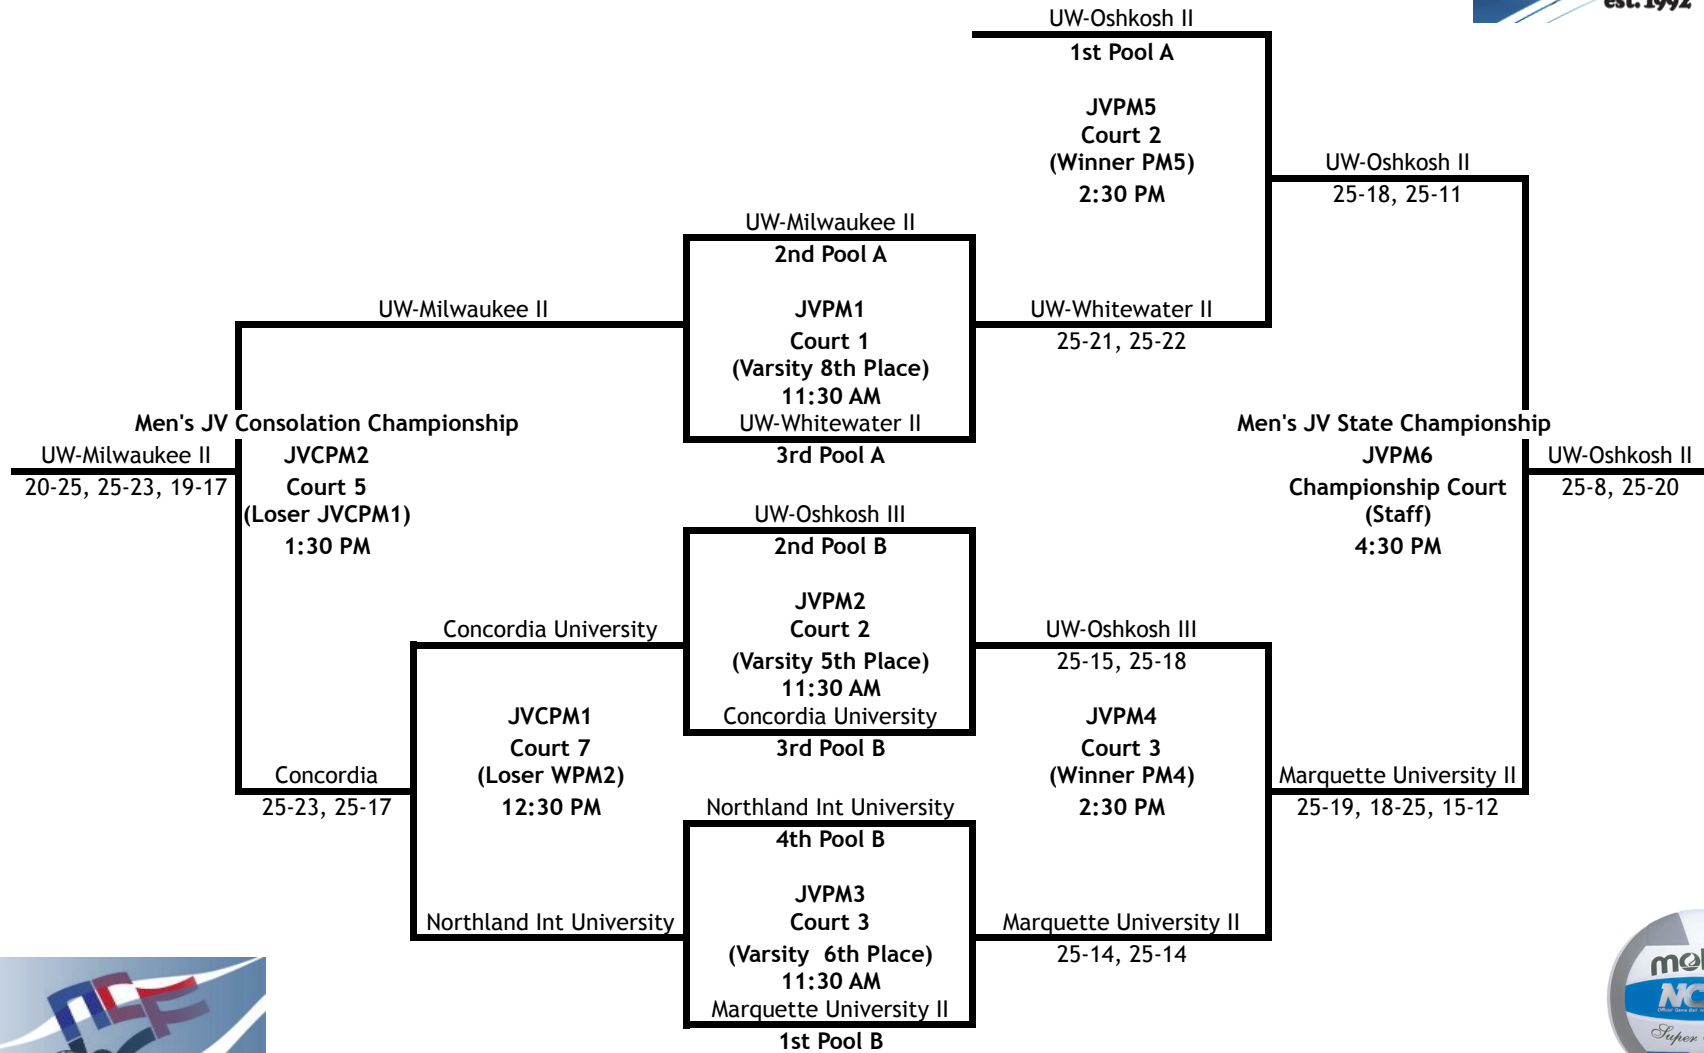

2014 WVC STATE CHAMPIONSHIPS JV MEN'S PLAYOFFS