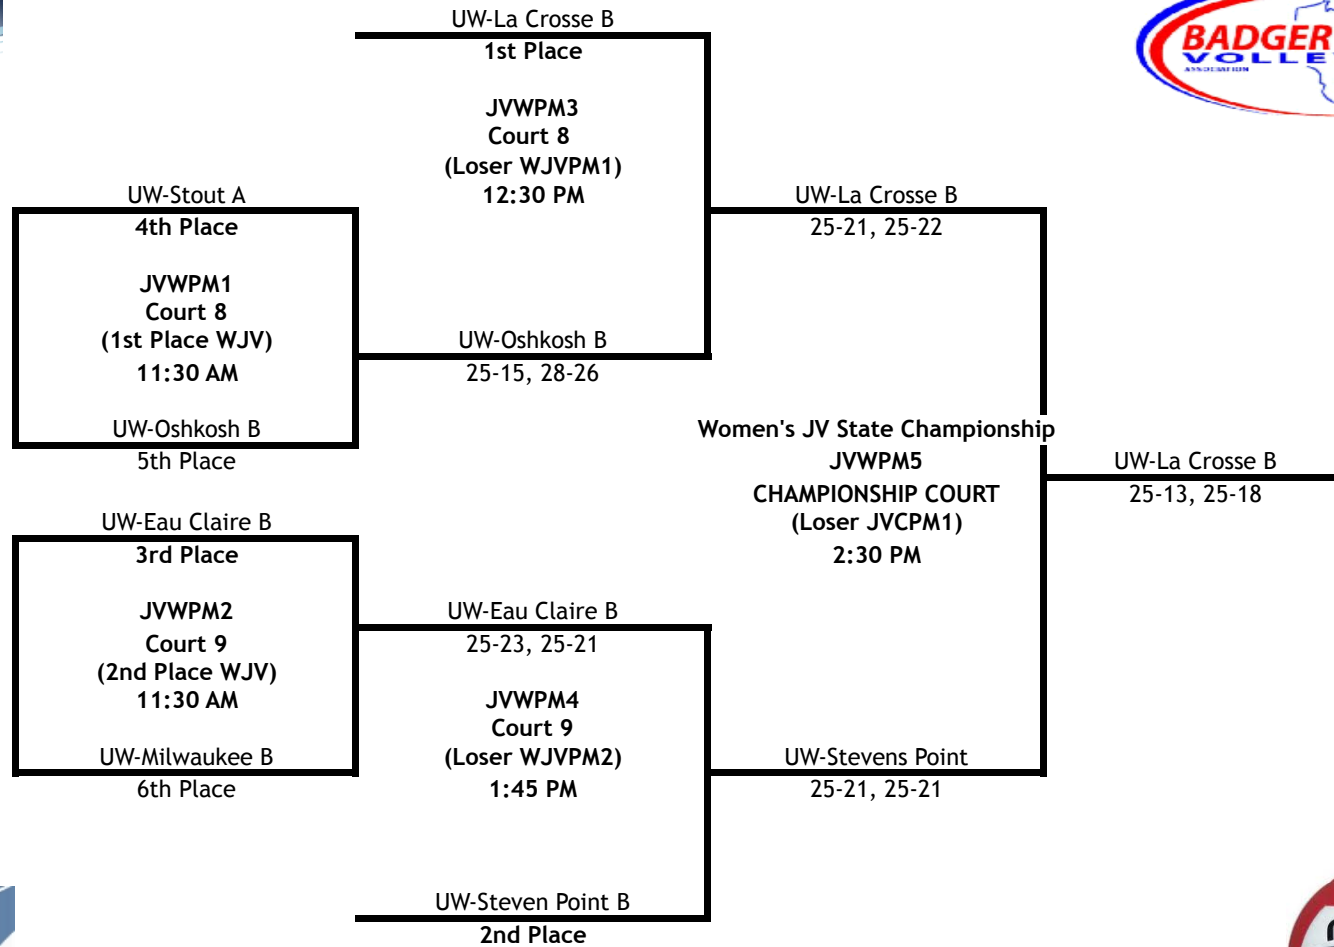

WISCONSIN VOLLEYBALL CONFERENCE STATE CHAMPIONSHIPS 2014

JV WOMEN'S PLAYOFF SCHEDULE