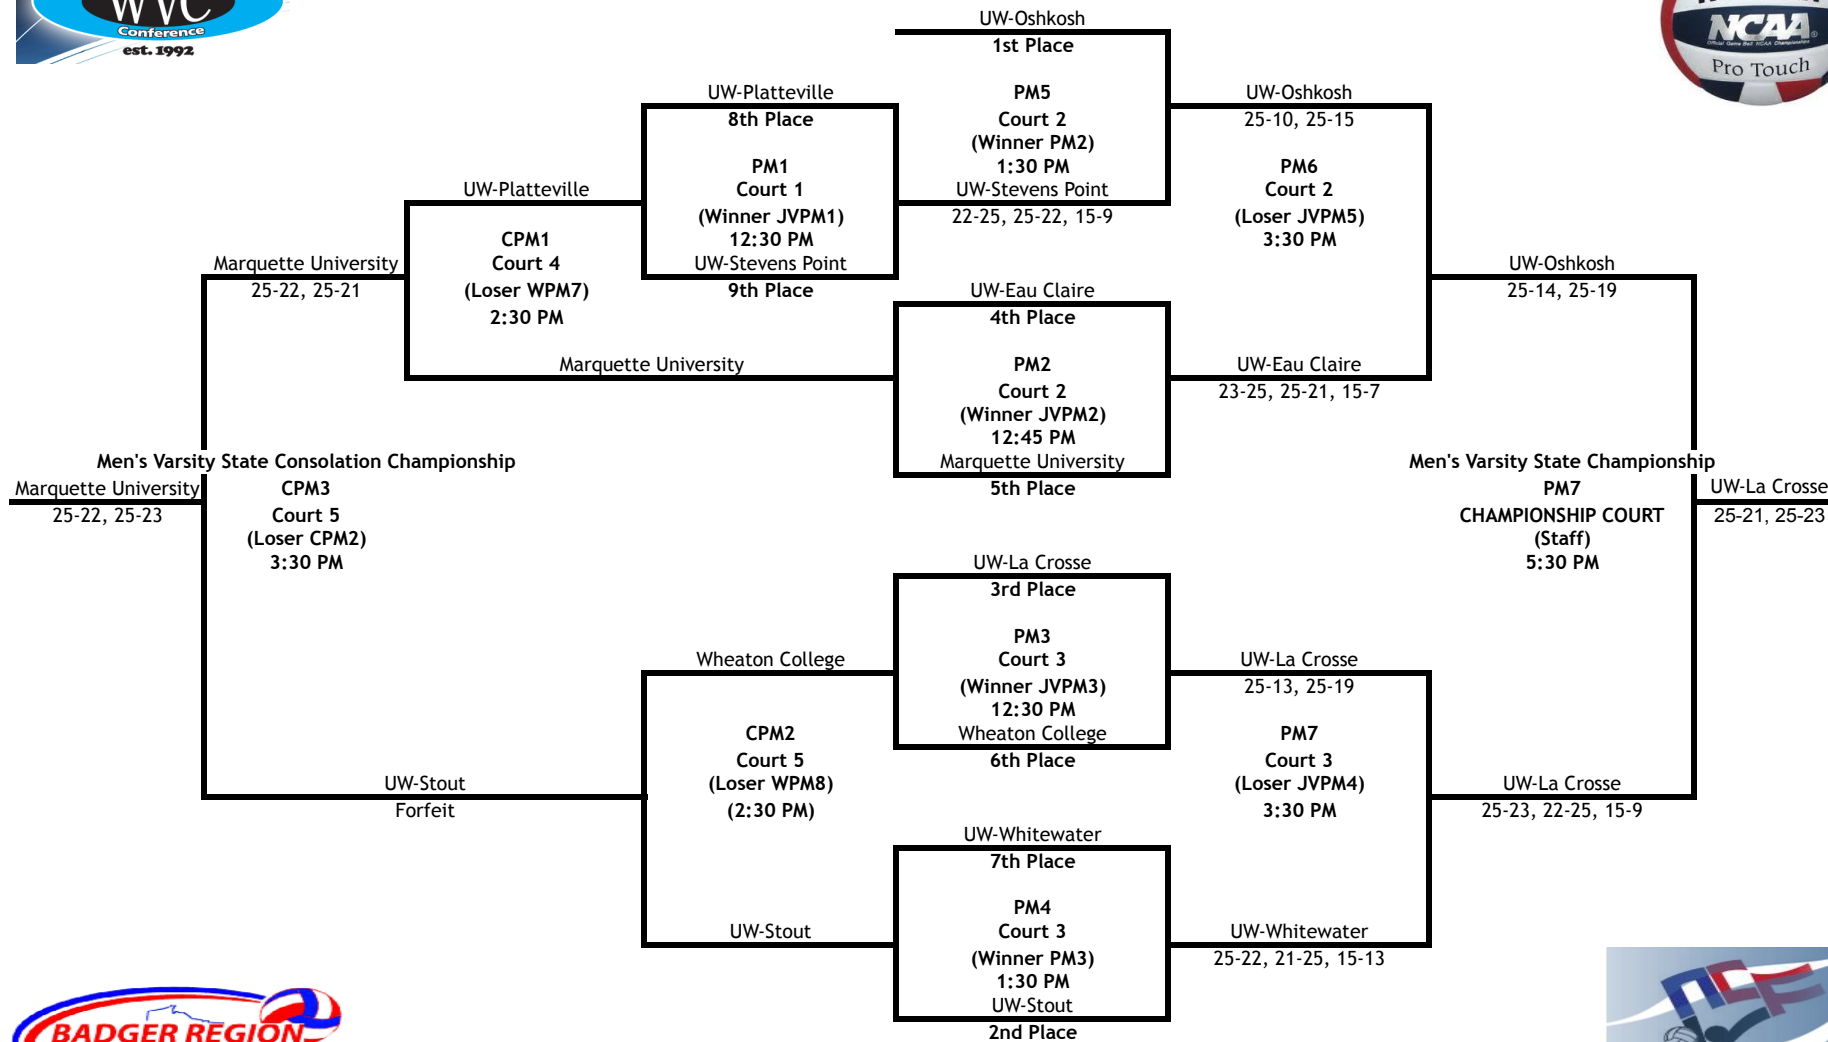

WISCONSIN VOLLEYBALL CONFERENCE STATE CHAMPIONSHIPS 2014

MEN'S VARSITY PLAYOFF SCHEDULE