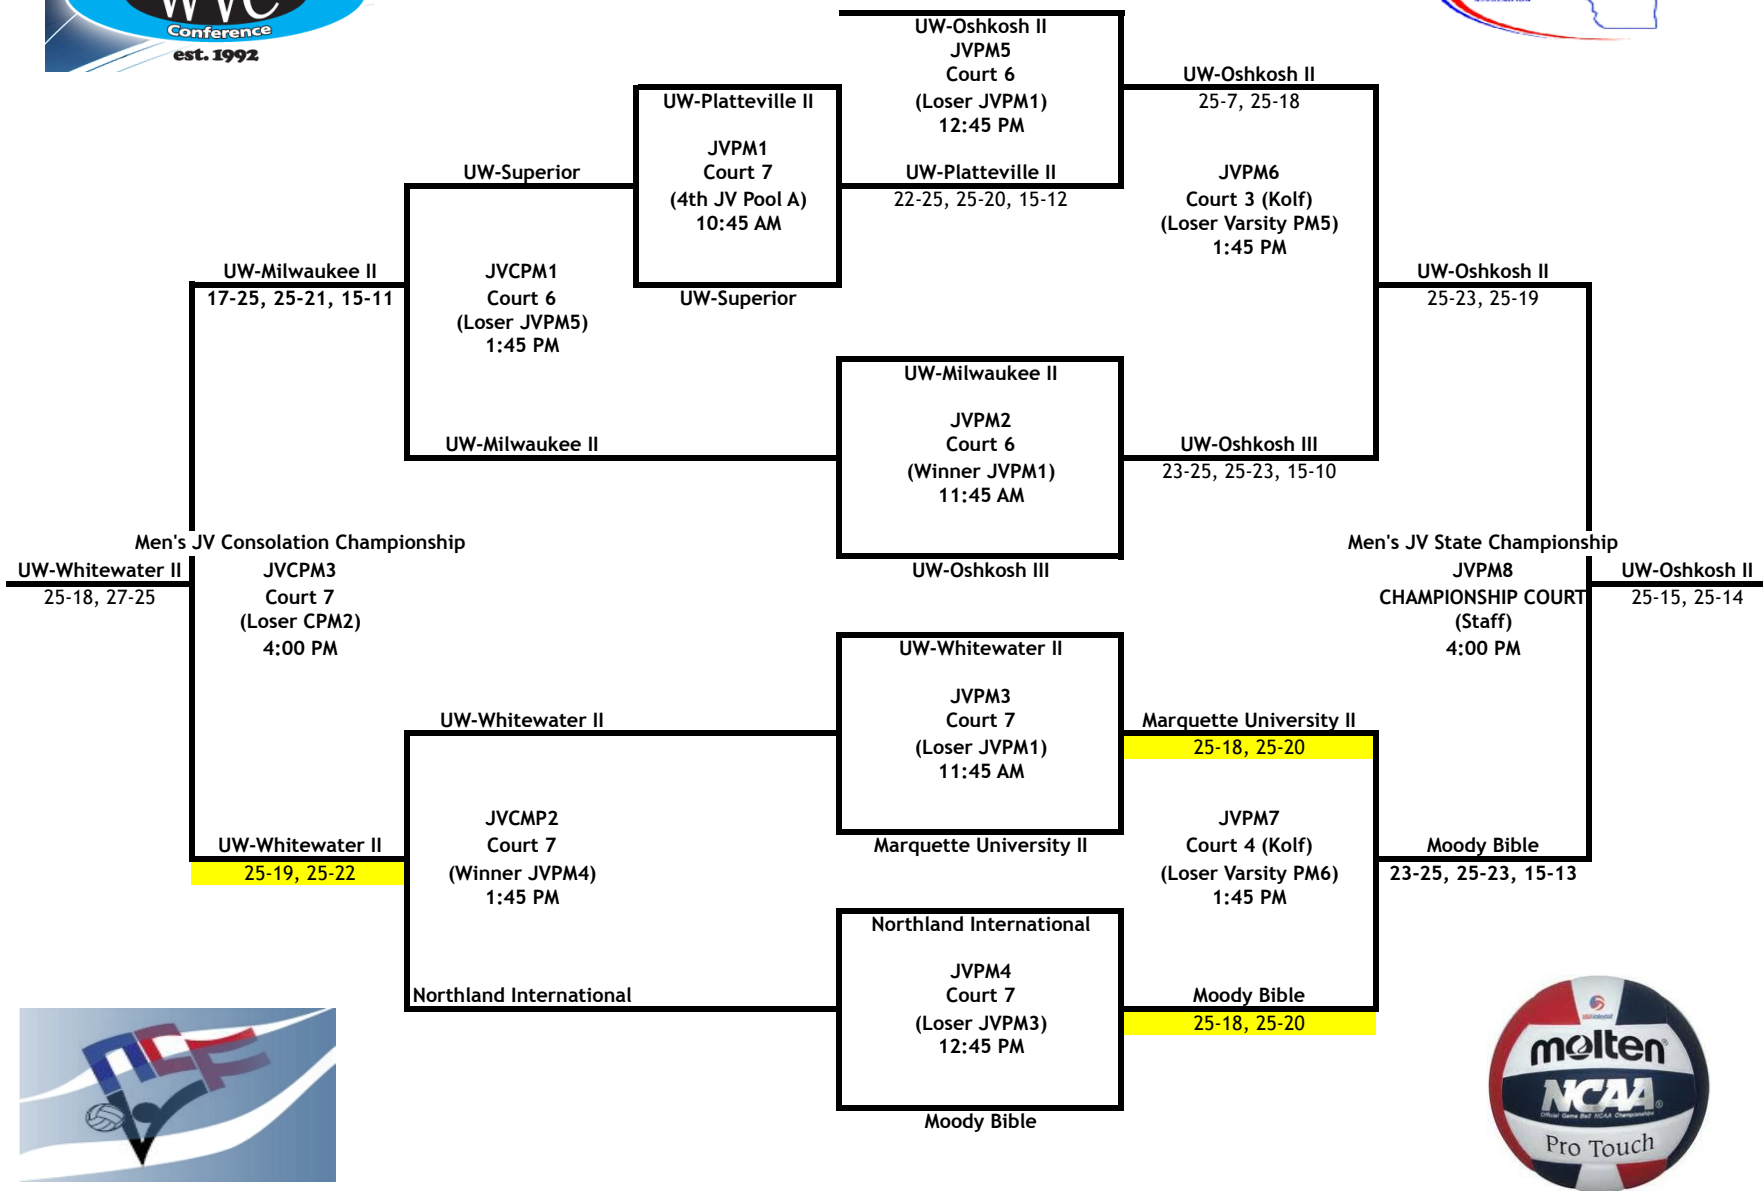

WISCONSIN VOLLEYBALL CONFERENCE STATE CHAMPIONSHIPS 2013

JV MEN'S PLAYOFF SCHEDULE