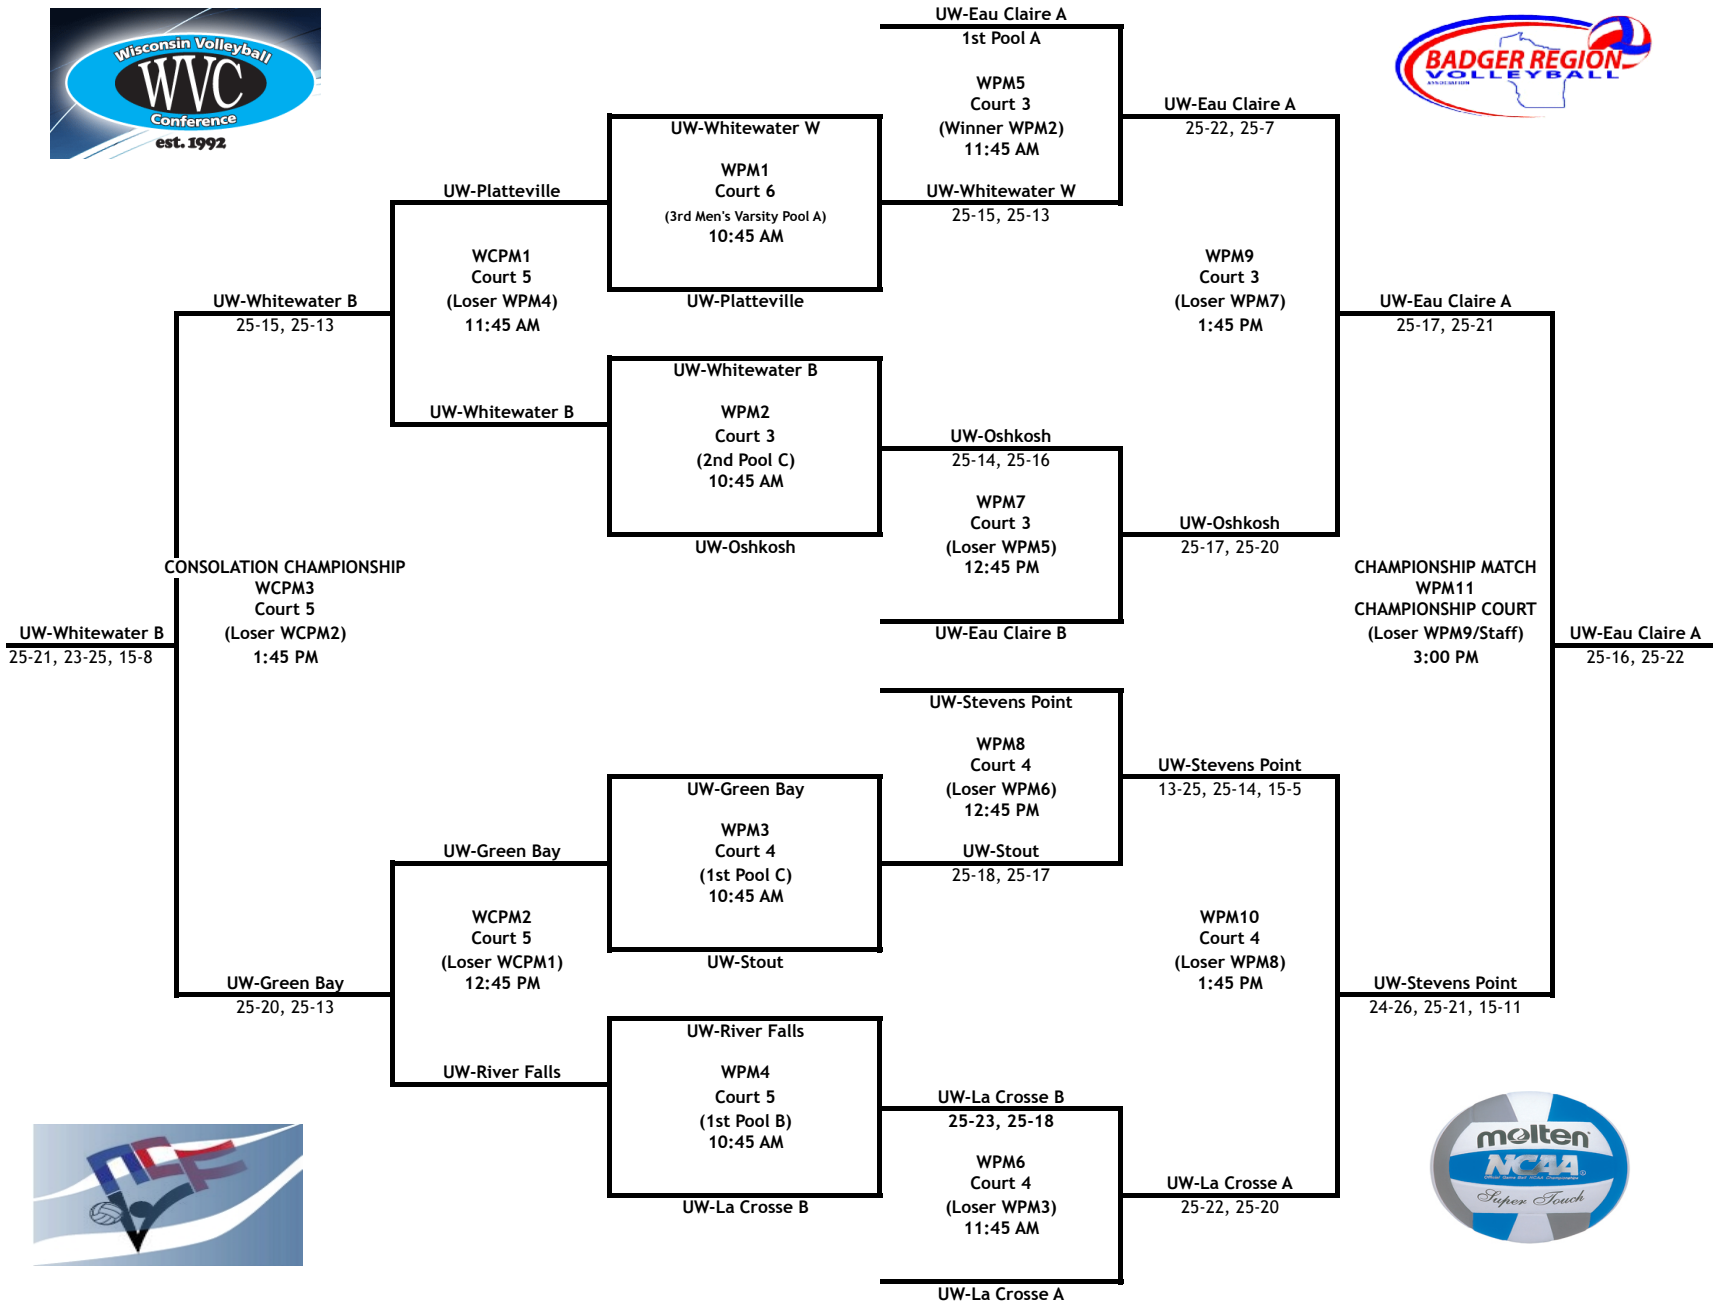

WISCONSIN VOLLEYBALL CONFERENCE STATE CHAMPIONSHIPS 2013 WOMEN'S PLAYOFF SCHEDULE