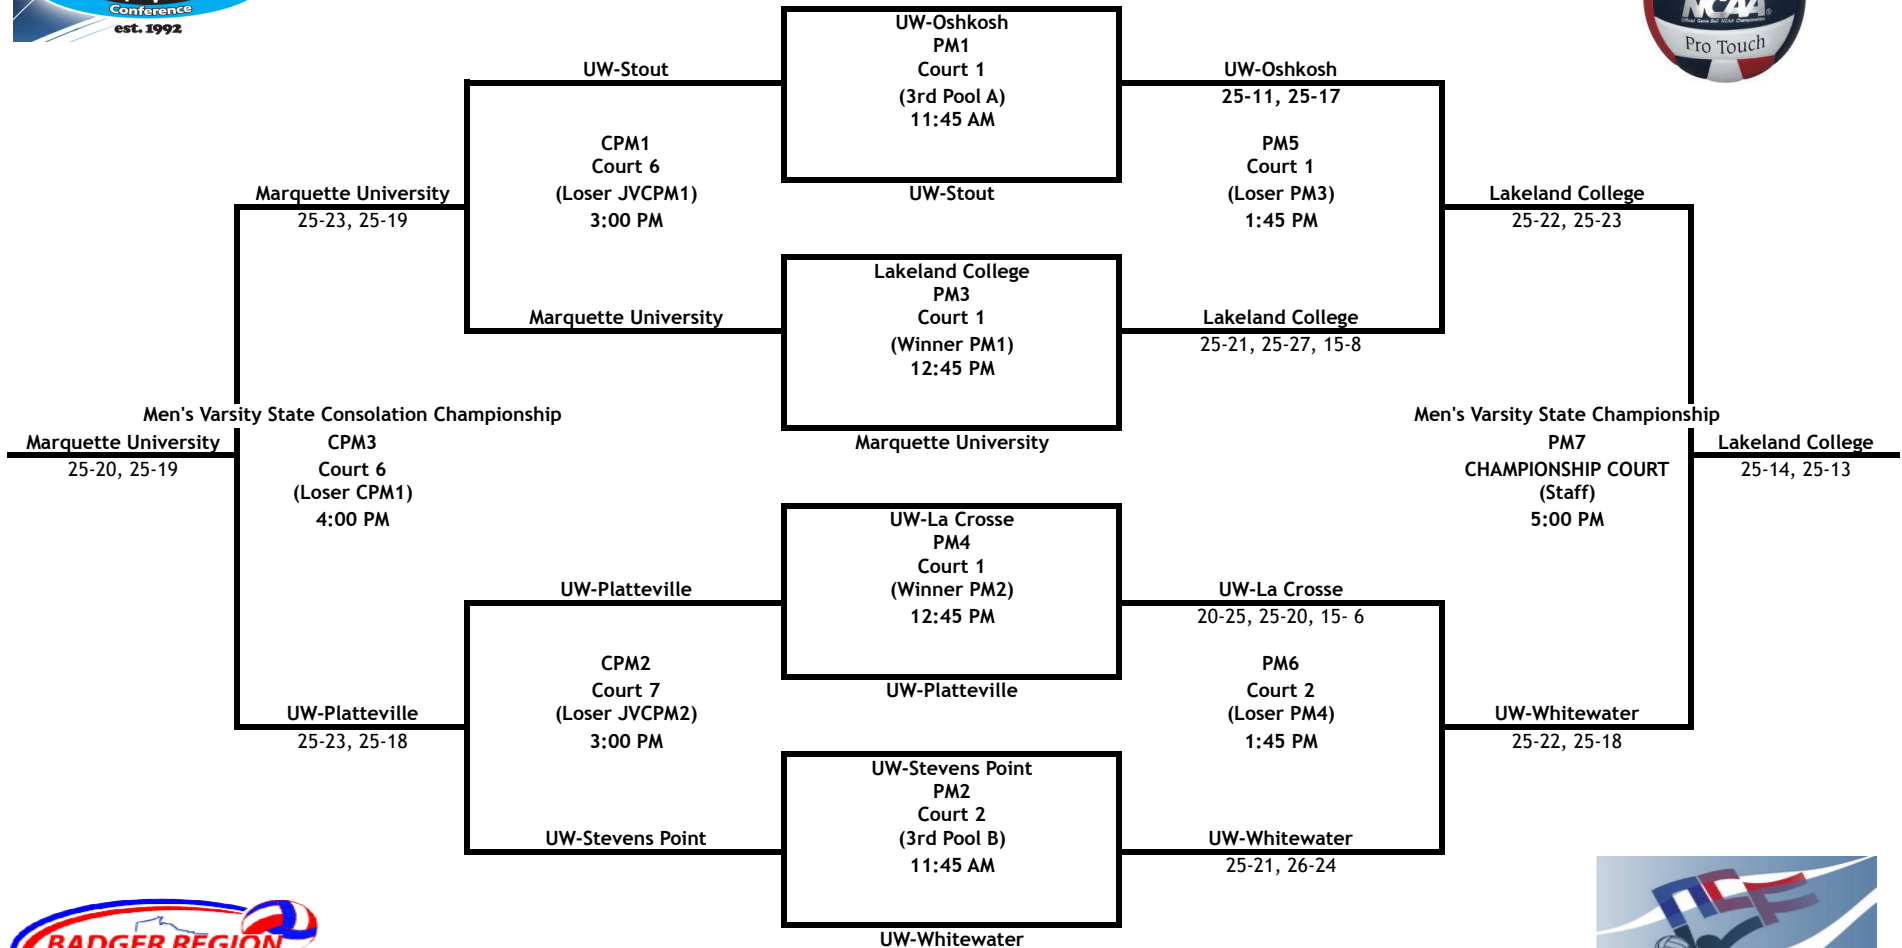

WISCONSIN VOLLEYBALL CONFERENCE STATE CHAMPIONSHIPS 2013

MEN'S VARSITY PLAYOFF SCHEDULE