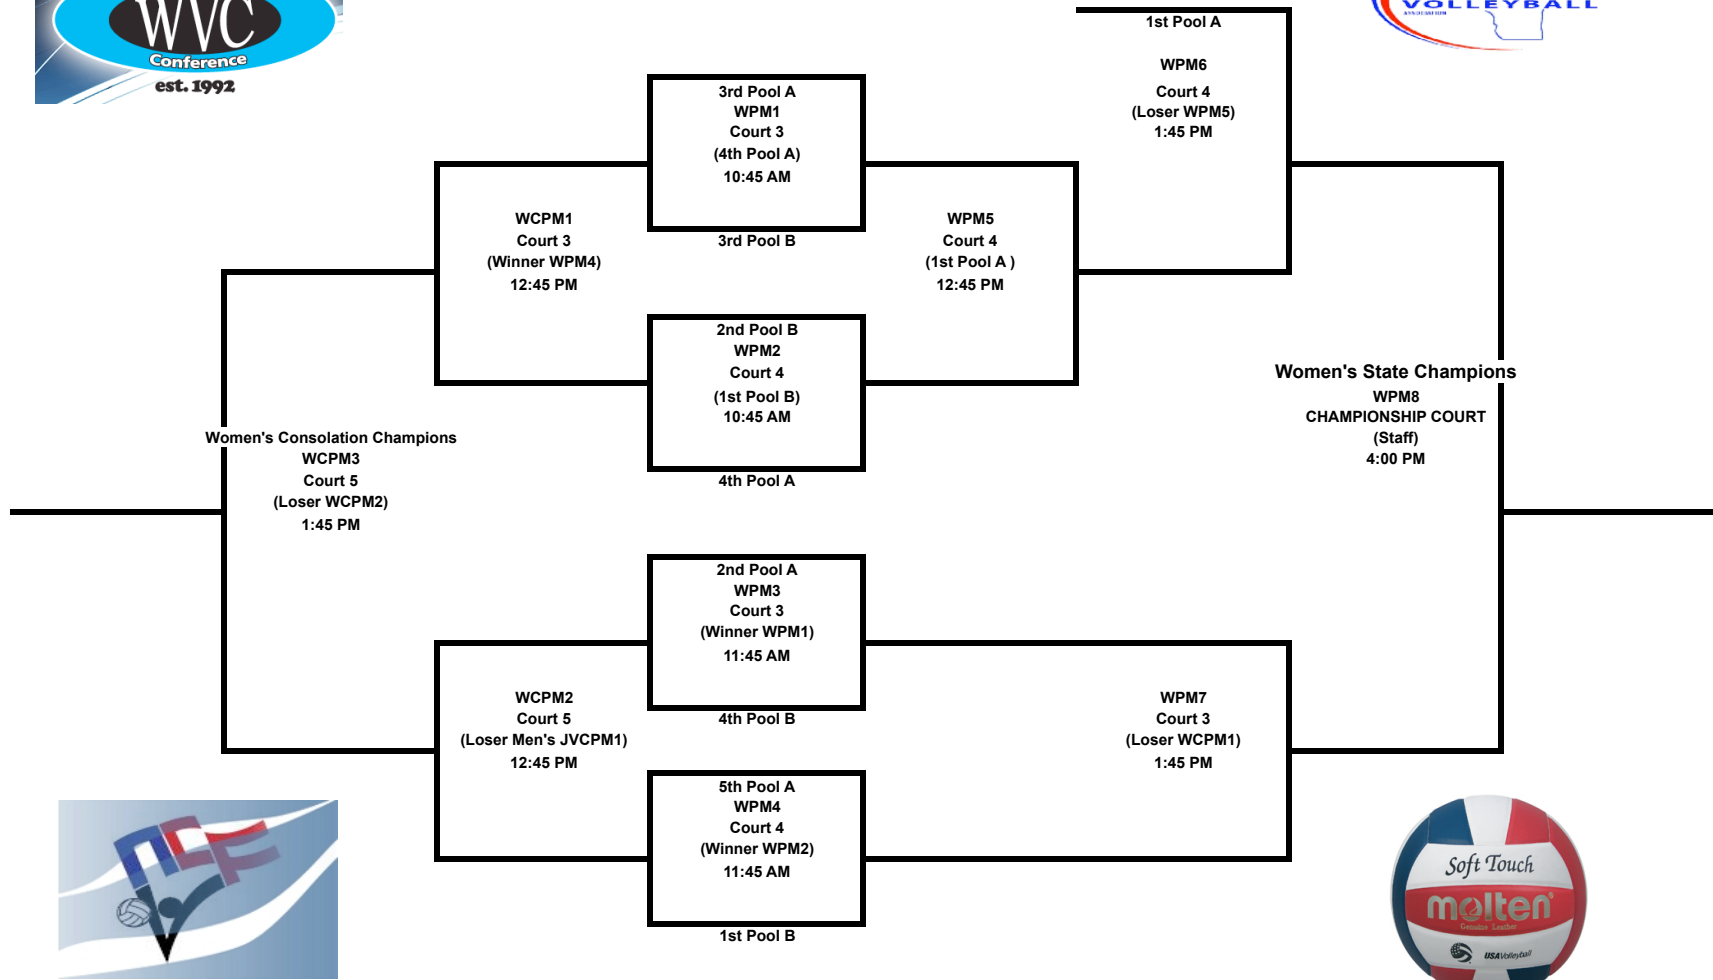

**WISCONSIN VOLLEYBALL CONFERENCE STATE CHAMPIONSHIPS 2011
WOMEN'S PLAYOFF SCHEDULE**