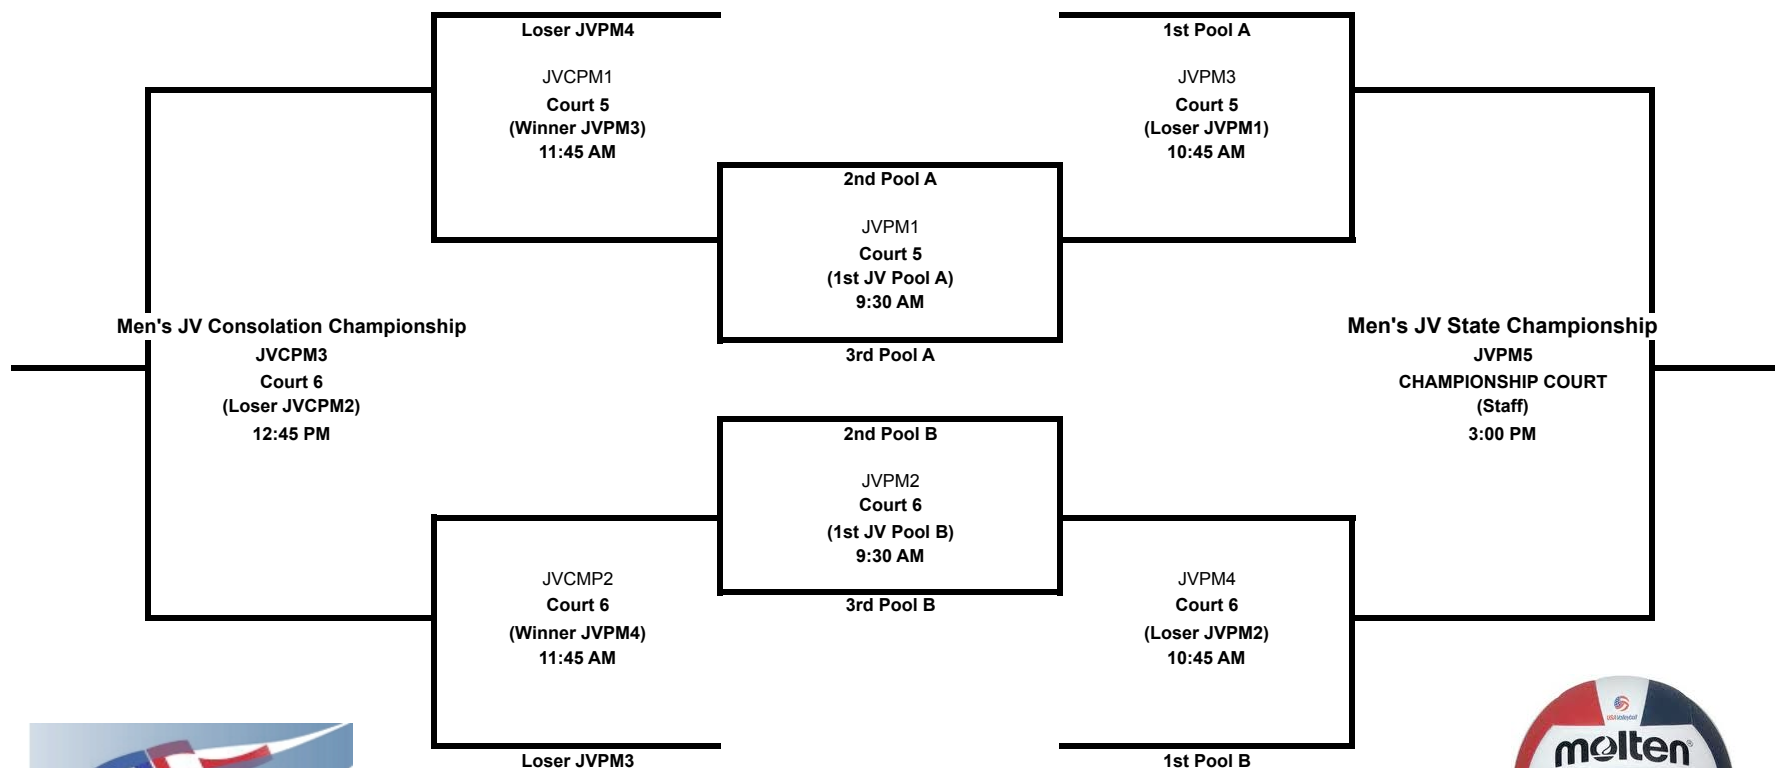

WISCONSIN VOLLEYBALL CONFERENCE STATE CHAMPIONSHIPS 2011

JV MEN'S PLAYOFF SCHEDULE